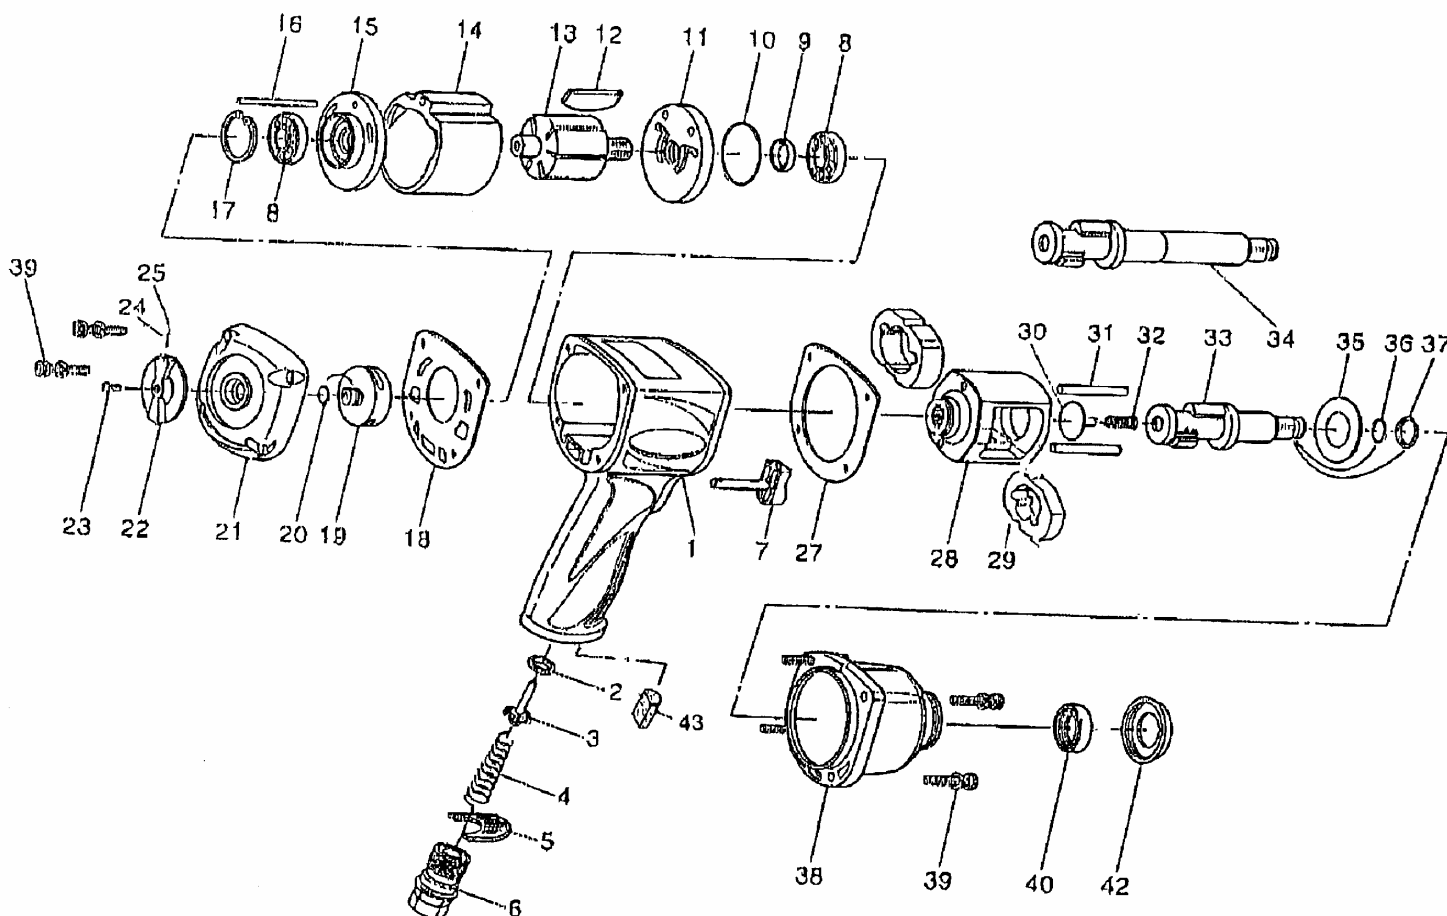

EXPLODED VIEW

PARTS LIST

◆Parts may be changed with or without notice for improvement.

PARTS No.	NAME OF PARTS	PER SET	PARTS CODE	PARTS No.	NAME OF PARTS	PER SET	PARTS CODE
1	Motor Housing	1	14HT01	21	End Cap	1	14HT21
2	Valve Stem Bushing	1	14HT02	22	Regulator Lever	1	14HT22
3	Valve Stem	1	14HT03	23	Screw	1	14HT23
4	Throttle Spring	1	14HT04	24	Spring	1	14HT24
5	Exhaust Deflector	1	14HT05	25	Steel Ball	1	14HT25
6	Swivel Inlet Bushing	1	14HT06	27	Front Gasket	1	14HT27
7	Throttle Button	1	14HT07	28	Hammer Cage	1	14HT28
8	Ball Bearing	2	14HT08	29	Hammer	2	14HT29
9	Plate Oil Seal	1	14HT09	30	Thrust Button	1	14HT30
10	O-Ring	1	14HT10	31	Hammer Pin	2	14HT31
11	Front Plate	1	14HT11	32	Compression Fitting	1	14HT32
12	Rotor Blade	6	14HT12	33	Anvil Shank	1	14HT33
13	Rotor	1	14HT13	35	Anvil Spacer	1	14HT35
14	Cylinder	1	14HT14	36	O-Ring	1	14HT36
15	Rear Plate	1	14HT15	37	Socket Ret. Ring	1	14HT37
16	Guide Pin	1	14HT16	38	Clutch Housing	1	14HT38
17	C-Ring	1	14HT17	39	Screw w/ Washer	8	14HT39
18	End Cap Gasket	1	14HT18	40	Oil Seal	1	14HT40
19	Reverse Regulator	1	14HT19	42	Rubber Nose Guard	1	14HT42
20	O-Ring	1	14HT20	43	Foam Muffler	1	14HT43