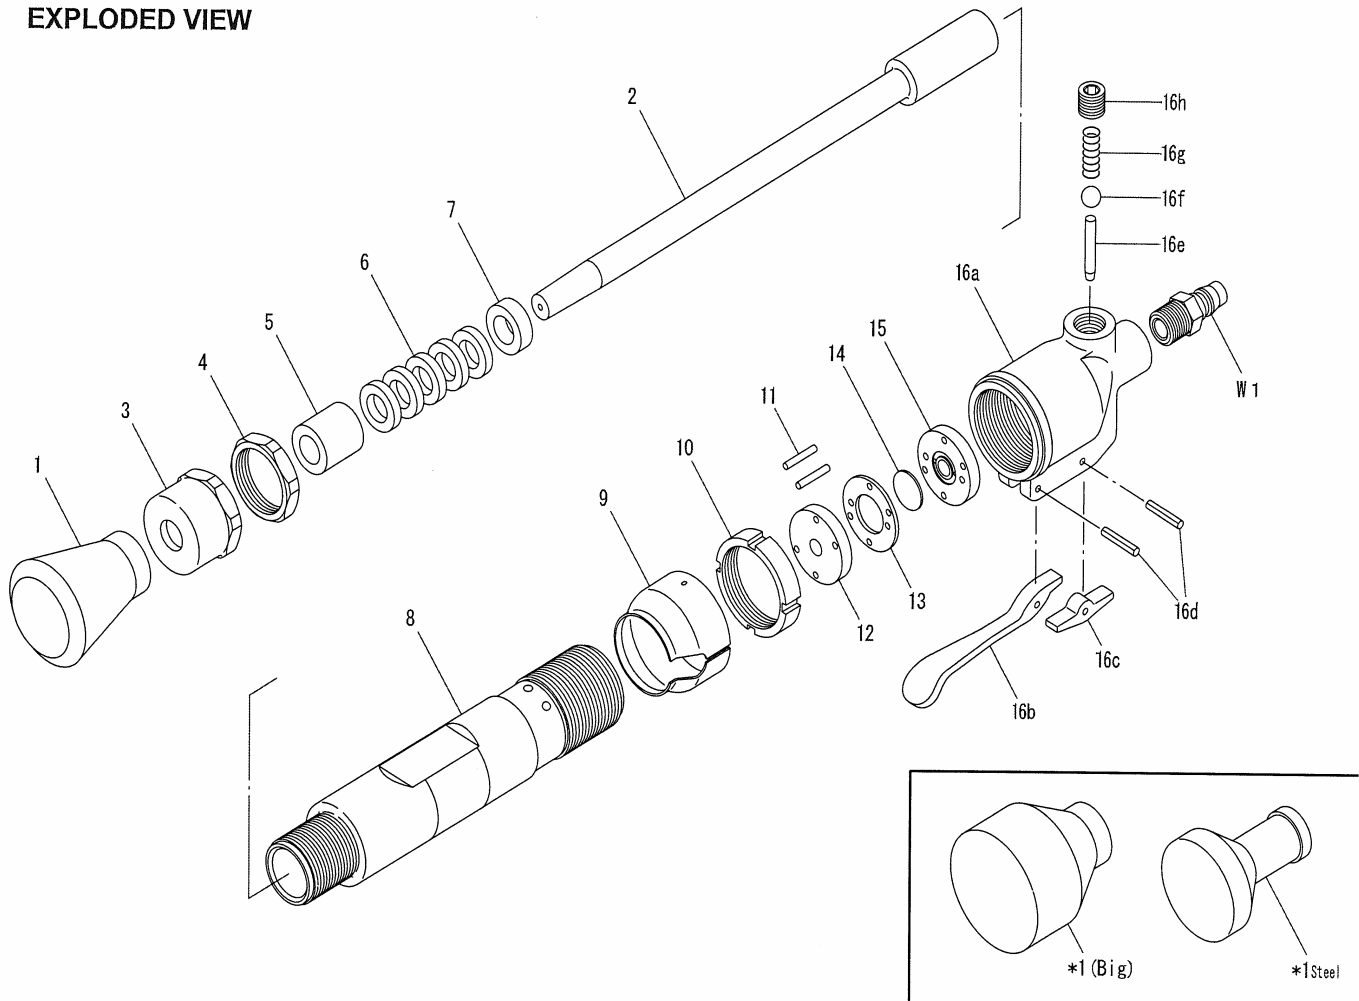

EXPLODED VIEW

PARTS LIST

2003.4

.Parts may be changed with or without notice for improvement.

PARTS No.	NAME OF PARTS	PER SET	PARTS CODE	PARTS No.	NAME OF PARTS	PER SET	PARTS CODE
*1	Rubber Butt	1	5151	15	Upper Valve Sheet	1	5166
*2	Piston 260mm	1	5154	16	Handle Assy	1	C5167
3	Ground	1	5156	16a	Handle Body	1	5167
4	Ground Nut	1	5157	16b	Lever (Long)	1	5017
*5	Piston Bush	1	5158	16c	Lever (Short)	1	5018
*6	Leather Packing	4	5159	16d	Lever Pin	2	9553
7	Packing Bush	1	5160	16e	Throttle Pin	1	5020
8	Cylinder	1	5161	16f	Throttle Valve	1	9471
9	Exhaust Cover	1	5162	16g	Throttle Spring	1	9202
10	Lock Nut	1	5163	16h	Throttle Plug	1	9480
11	Valve Pin	2	9512	W1	Coupling PM23	1	9106
12	Lower Valve Sheet	1	5164	*1	Rubber Butt (Big) .60	1	5152
13	Valve Case	1	5165	*1	Steel Butt .50	1	5153
14	Valve	1	2015	*2	Piston (Long) 300mm	1	5155