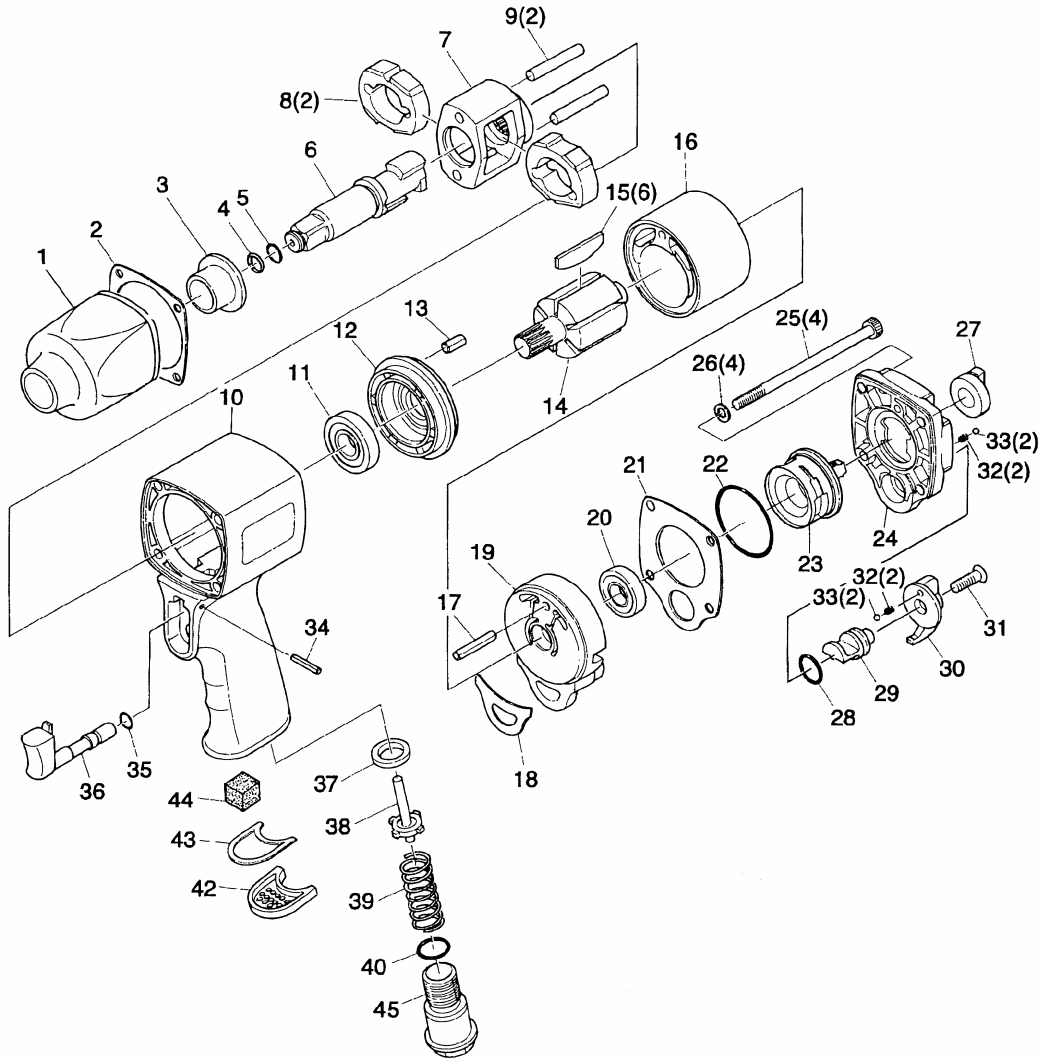

EXPLODED VIEW

PARTS LIST

2007.4

◆Parts may be changed with or without notice for improvement.

PARTS No.	NAME OF PARTS	PER SET	PARTS CODE	PARTS No.	NAME OF PARTS	PER SET	PARTS CODE
1	Hammer Case	1	12CE01	23	Regulator	1	12CE23
2	Hammer Case Gasket	1	12CE02	24	Housing Cap	1	12CE24
3	Housing Bush	1	12CE03	25	Screw	4	12CE25
4	Retainer Ring	1	12CE04	26	Spring Washer	4	12CE26
5	O-Ring	1	12CE05	27	Regulator Dial	1	12CE27
6	Anvil Shank	1	12CE06	28	O-Ring	1	12CE28
7	Hammer Frame	1	12CE07	29	Reverse Valve	1	12CE29
8	Hammer	2	12CE08	30	Reverse Lever	1	12CE30
9	Hammer Pin	2	12CE09	31	Screw	1	12CE31
10	Motor Housing	1	12CE10	32	Spring	2	12CE32
11	Ball Bearing	1	12CE11	33	Steel Ball	2	12CE33
12	Front End Plate	1	12CE12	34	Spring Pin	1	12CE34
13	Spring Pin	1	12CE13	35	O-Ring	1	12CE35
14	Rotor	1	12CE14	36	Trigger	1	12CE36
15	Rotor Blade	6	12CE15	37	Valve Seat	1	12CE37
16	Cylinder	1	12CE16	38	Valve	1	12CE38
17	Spring Pin	1	12CE17	39	Valve Spring	1	12CE39
18	Rear End Plate Gasket	1	12CE18	40	O-Ring	1	12CE40
19	Rear End Plate	1	12CE19	42	Deflector	1	12CE42
20	Ball Bearing	1	12CE20	43	Deflector Gasket	1	12CE43
21	Housing Cap Gasket	1	12CE21	44	Muffler Foam	1	12CE44
22	O-Ring	1	12CE22	45	Inlet Bushing	1	12CE45