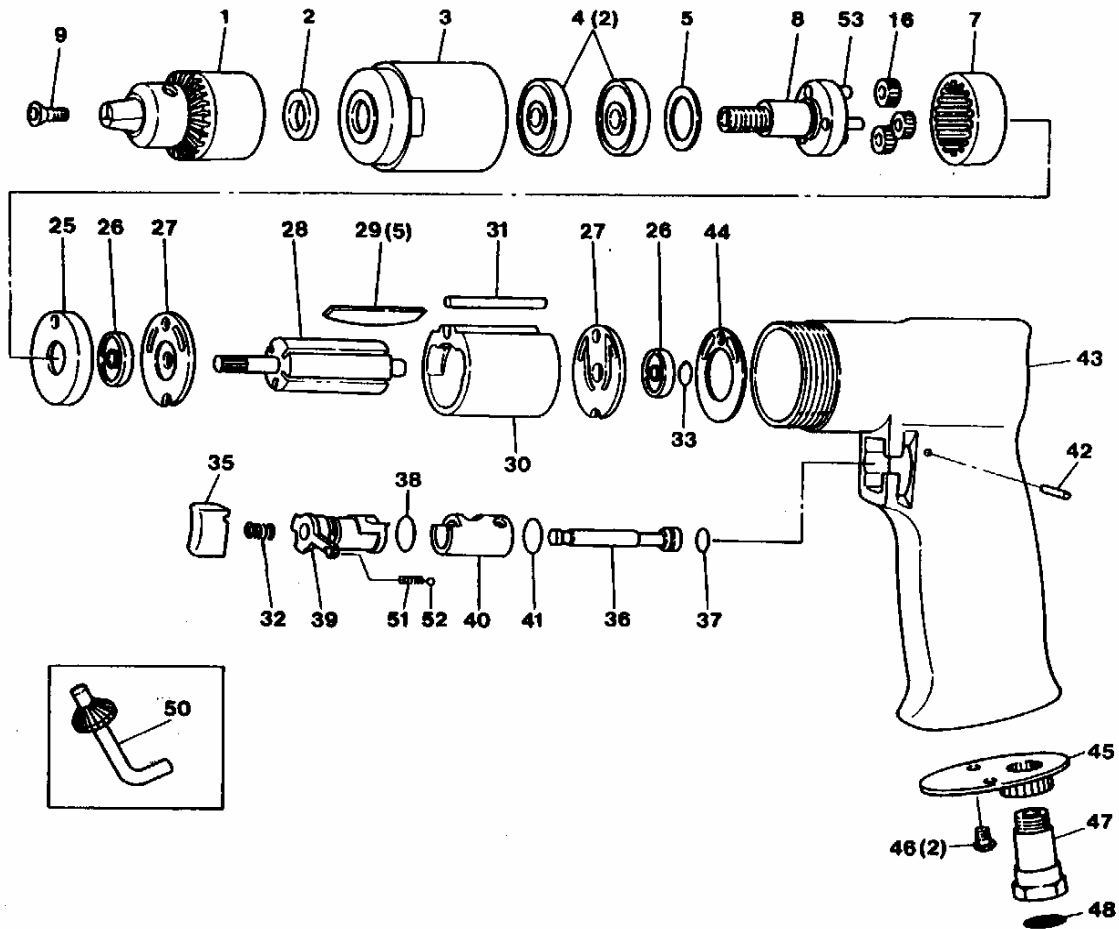

# Model No. KPT-68 3/8" CAP. REVERSE DRILL

## EXPLODED VIEW

## PARTS LIST

◆Parts may be changed with or without notice for improvement.

PARTS No.	NAME OF PARTS	PER SET	PARTS CODE	ORDER	PARTS No.	NAME OF PARTS	PER SET	PARTS CODE	ORDER
1	Drill Chuck	1	52501		46	Screw	2	52546	
2	Chuck Spacer	1	52502		47	Air Inlet	1	52547	
3	Clamp Nut	1	52503		48	Screen	1	52548	
4	Ball Bearing	2	52504		50	Chuck Key	1	52550	
5	Phenolic Washer	1	52505		51	Rubber Spring	1	52551	
7	Internal Gear	1	52507		52	Steel Ball	1	52552	
8	Planet Carrier Assy Incl:53	1	52508		53	Gear Pin Incl:8	3	52553	
9	Screw	1	52509						
16	Planet Gear	3	52516						
25	Bearing Case	1	52525						
26	Ball Bearing	1	52526						
27	End Plate	2	52527						
28	Rotor	1	52528						
29	Rotor Blade	5	52529						
30	Cylinder	1	52530						
31	Motor Pin	1	52531						
32	Valve Spring	1	52532						
33	Retaining Ring	1	52533						
35	Trigger	1	52535						
36	Trigger Valve	1	52536						
37	O-Ring	1	52537						
38	O-Ring	1	52538						
39	Reverse Valve	1	52539						
40	Reverse Valve Bush	1	52540						
41	O-Ring	1	52541						
42	Pin	1	52542						
43	Motor Housing	1	52543						
44	Motor Gasket	1	52544						
45	Exhaust Deffuser	1	52545	1					