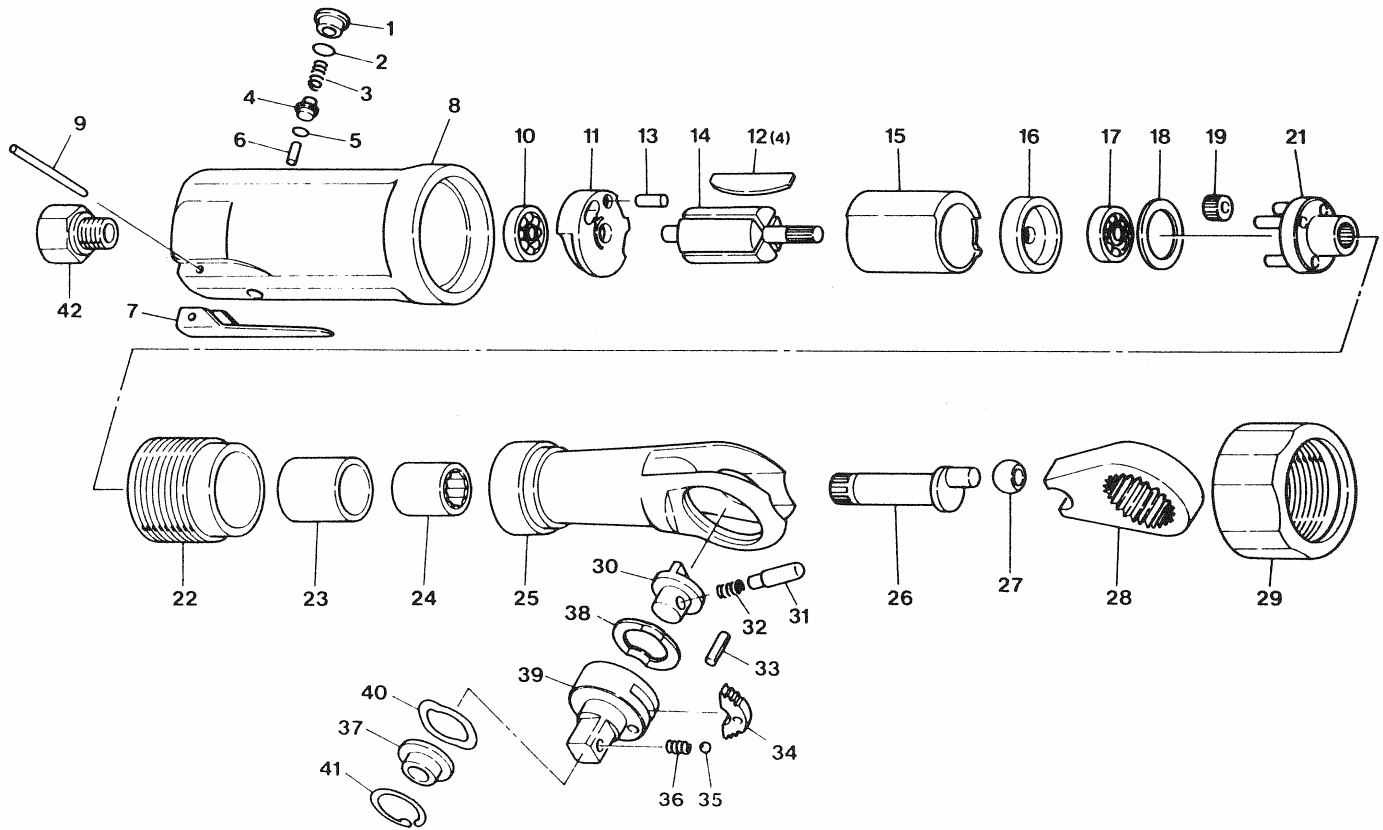

Model No. KPT-700 & 705 3/8" & 1/4" MINI RATCHET WRENCH

EXPLODED VIEW

PARTS LIST

◆Parts may be changed with or without notice for improvement.

PARTS No.	NAME OF PARTS	PER SET	PARTS CODE	PARTS No.	NAME OF PARTS	PER SET	PARTS CODE
1	Valve Screw	1	760A01	24	Needle Bearing	1	760A24
2	Valve Screw O-Ring	1	760A02	25	Ratchet Housing	1	760A25
3	Throttle Valve Spring	1	760A03	26	Crank Shaft	1	760A26
4	Throttle Valve	1	760A04	27	Drive Bushing	1	760A27
5	Throttle Valve O-Ring	1	760A05	28	Ratchet Yoke	1	760A28
6	Throttle Plunger	1	760A06	29	Clamp Nut	1	760A29
7	Throttle Lever	1	760A07	30	Reverse Button	1	760A30
8	Motor Housing	1	760A08	30	Reverse Button	1	762030
9	Throttle Lever Pin	1	760A09	31	Lock Pin	1	760A31
10	Ball Bearing	1	760A10	32	Ratchet Spring	1	760A32
11	Rear End Plate	1	760A11	33	Ratchet Pawl Pin	1	760A33
12	Rotor Blade	4	760A12	34	Ratchet Pawl	1	760A34
13	Dowel Pin	1	760A13	35	Steel Ball	(1)	-
14	Rotor	1	760A14	36	Spring	(1)	-
15	Cylinder	1	760A15	37	Thrust Washer (700)	1	760A37
16	Front End Plate	1	760A16	37	Thrust Washer (705)	1	762037
17	Ball Bearing	1	760A17	38	Wear Washer	1	760A38
18	Internal Gear Spacer	1	760A18	39	1/4" Ratchet Anvil	1	760A39
19	Planet Gear	3	760A19	39	3/8" Ratchet Anvil	1	762039
21	Planet Gear with Pin	1	760A21	40	Wave Washer	1	760A40
22	Internal Gear	1	760A22	41	Retaining Ring	1	760A41
23	Planet Cage Bushing	1	760A23	42	Air Inlet	1	760A42