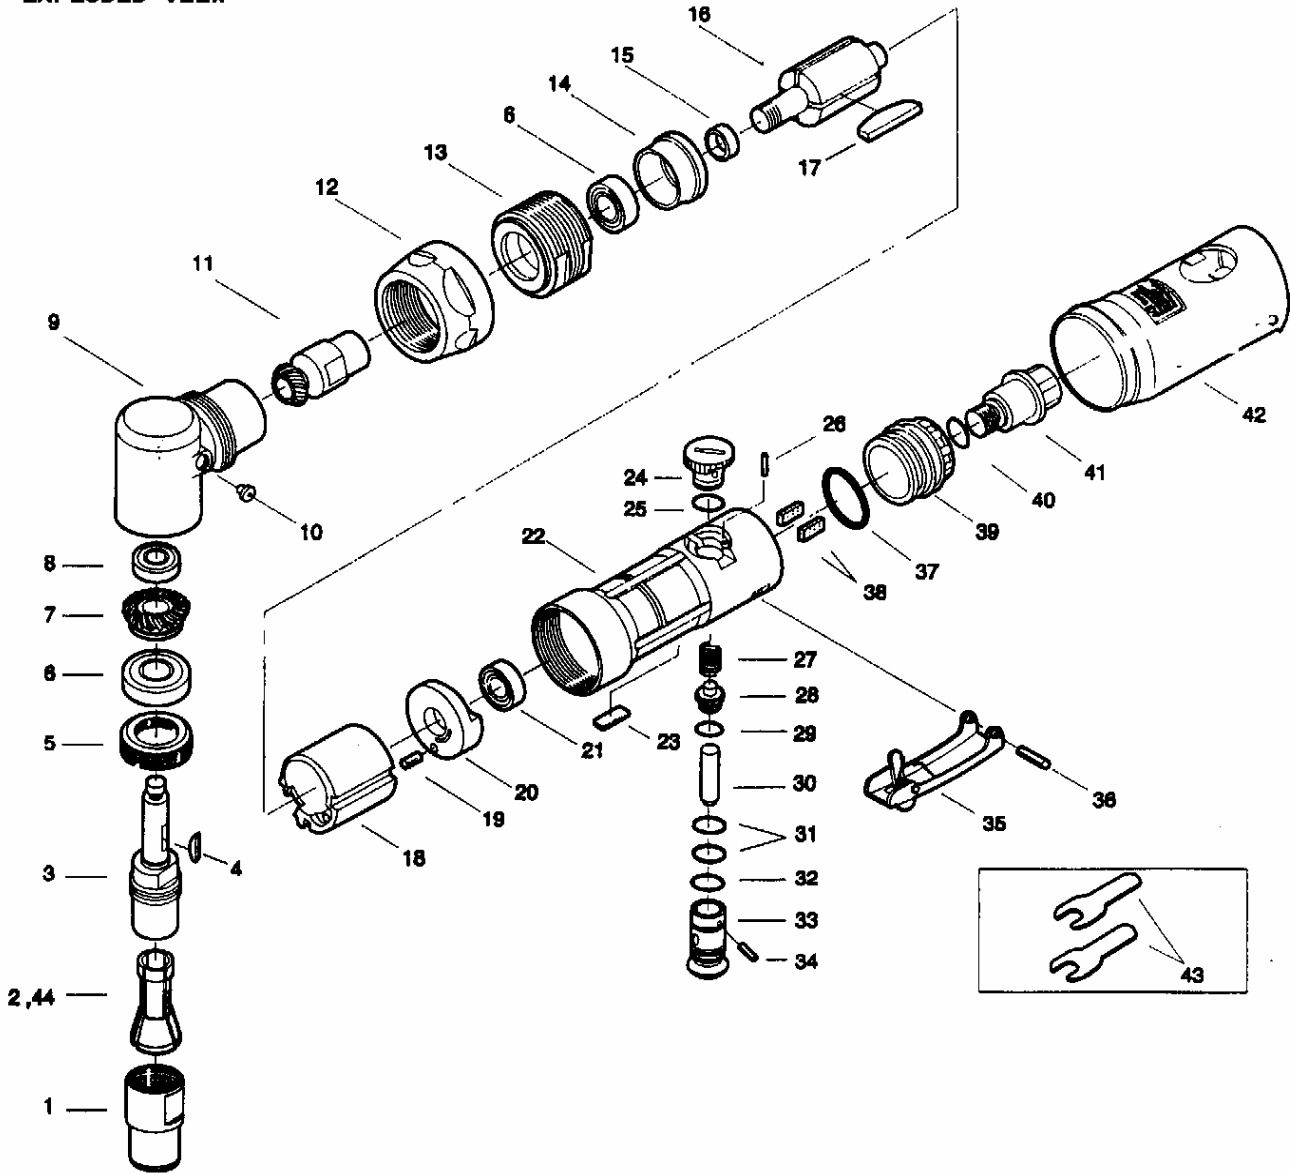

### EXPLODED VIEW

### PARTS LIST

◆Parts may be changed with or without notice for improvement.

PARTS No.	NAME OF PARTS	PER SET	PARTS CODE	ORDER	PARTS No.	NAME OF PARTS	PER SET	PARTS CODE	ORDER
1	Collet Nut	1	720101		23	Lever Plate	1	720123	
2	Collet (1/4")	(1)	720102		24	Regulator Dial	1	720124	
3	Spindle	1	720103		25	O-Ring	1	720125	
4	Key	1	720104		26	Spring Pin	1	720126	
5	Clamp Nut	1	720105		27	Valve Spring	1	720127	
6	Ball Bearing	2	720106		28	Valve	1	720128	
7	Spindle Gear	1	720107		29	O-Ring	1	720129	
8	Ball Bearing	1	720108		30	Valve Shaft	1	720130	
9	Angle Head Housing	1	720109		31	O-Ring	2	720131	
10	Grease Fitting	1	720110		32	O-Ring	1	720132	
11	Pinion	1	720111		33	Air Regulator	1	720133	
12	Coupling Nut	1	720112		34	Spring Pin	1	720134	
13	Lock Ring	1	720113		35	Safety Lever	1	720135	
14	Front End Plate	1	720114		36	Spring Pin	1	720136	
15	Bearing Spacer	1	720115		37	O-Ring	1	720137	
16	Rotor	1	720116		38	Sponge	2	720138	
17	Rotor Blade	4	720117		39	Exhaust Sleeve	1	720139	
18	Cylinder	1	720118		40	O-Ring	1	720140	
19	Spring Pin	1	720119		41	Swivel Inlet Bushing	1	720141	
20	Rear End Plate	1	720120		42	Housing Cover	1	720142	
21	Ball Bearing	1	720121		43	Spanner Wrench Set	1	720143	
22	Motor Housing	1	720122		44	Collet (6.05mm)	(1)	720144	