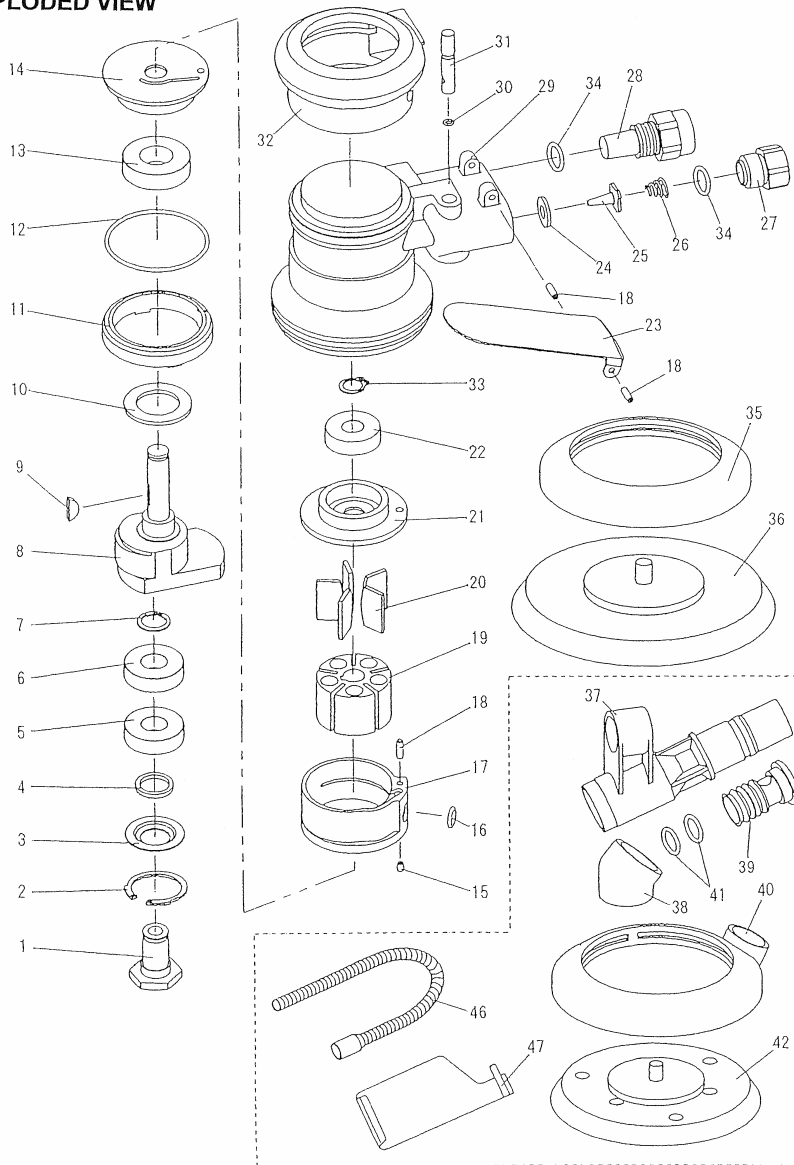

**EXPLODED VIEW**

**PARTS LIST**

◆Parts may be changed with or without notice for improvement.

PARTS No.	NAME OF PARTS	PER SET	PARTS CODE	PARTS No.	NAME OF PARTS	PER SET	PARTS CODE
1	Balancer Shaft	1	350001	24	Seal Washer	1	350024
2	Retainer Ring	1	350002	25	Valve	1	350025
3	Felt Cover	1	350003	26	Valve Spring	1	350026
4	Felt Ring	1	350004	27	Inlet Bushing	1	350027
5	Bearing	1	350005	28	Muffler Assy	1	350028
6	Bearing	1	350006	29	Housing	1	350029
7	Snap Ring	1	350007	30	O-Ring	1	350030
8	Shaft	1	350008	31	Valve Stem	1	350031
9	Key	1	350009	32	Housing Cover	1	350032
10	Dust Seal	1	350010	33	Snap Ring	1	350033
11	Lock Ring	1	350011	34	O-Ring	2	350034
12	O-Ring	1	350012	35	Skirt	1	350035
13	Bearing	1	350013	36	Pad	1	
14	Front End Plate	1	350014	37	Exhaust Body	1	350037
15	Spring Pin	1	350015	38	Exhaust Adapter	1	350038
16	O-Ring	1	350016	39	Exhaust Plug	1	350039
17	Cylinder	1	350017	40	Skirt	1	350040
18	Spring Pin	3	350018	41	O-Ring	2	350041
19	Rotor	1	350019	42	Pad	1	
20	Rotor Blade	5	350020	46	Dust Hose	1	350046
21	Rear End Plate	1	350021	47	Dust Bag	1	350047
22	Bearing	1	350022	49	Wrench (Not Shown)	1	350049
23	Valve Lever	1	350023				