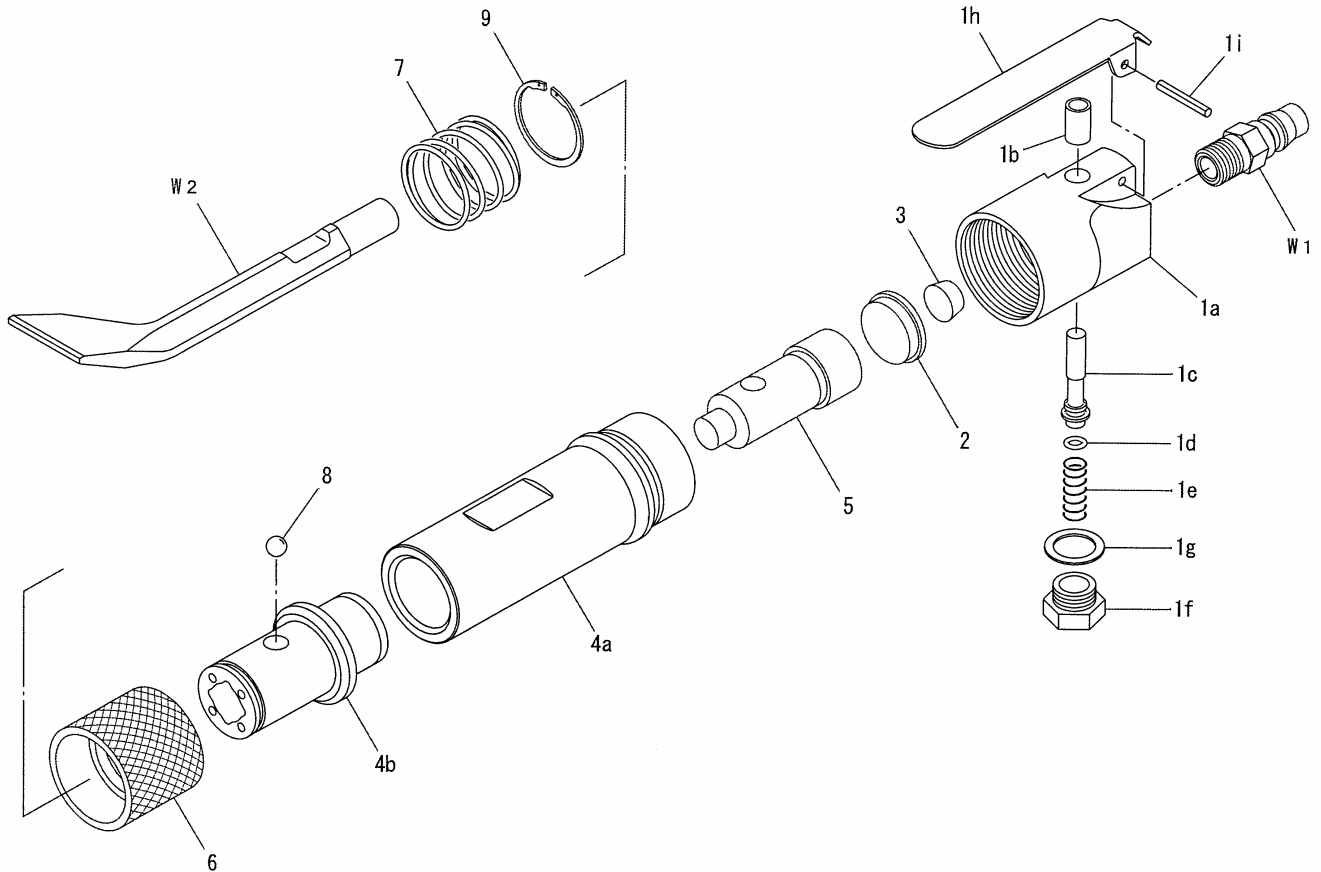

EXPLODED VIEW

PARTS LIST

2003.2

◆Parts may be changed with or without notice for improvement.

PARTS No.	NAME OF PARTS	PER SET	PARTS CODE	PARTS No.	NAME OF PARTS	PER SET	PARTS CODE
1	Throttle Body Assy	1	C4201				
1a	Throttle Body	1	4201				
1b	Throttle Bush	1	4102				
1c	Throttle Rod	1	4103				
1d	O-Ring	1	9400				
1e	Throttle Spring	1	9230				
1f	Throttle Cap	1	4106				
1g	Gasket	1	9736				
1h	Throttle Lever	1	4108				
1i	Throttle Lever Pin	1	9552				
2	Cylinder Cap	1	4202				
3	Damper	1	4111				
4	Cylinder Assy	1	C4203				
4a	Cylinder	1	4203				
4b	Cylinder Bush	1	4204				
5	Piston	1	4205				
6	Sleeve	1	4206				
7	Sleeve Spring	1	9277				
8	Ball	1	9451				
9	Snap Ring	1	9701				
W1	Coupling PM22	1	9105				
W2	Chisel	1	TF20000				