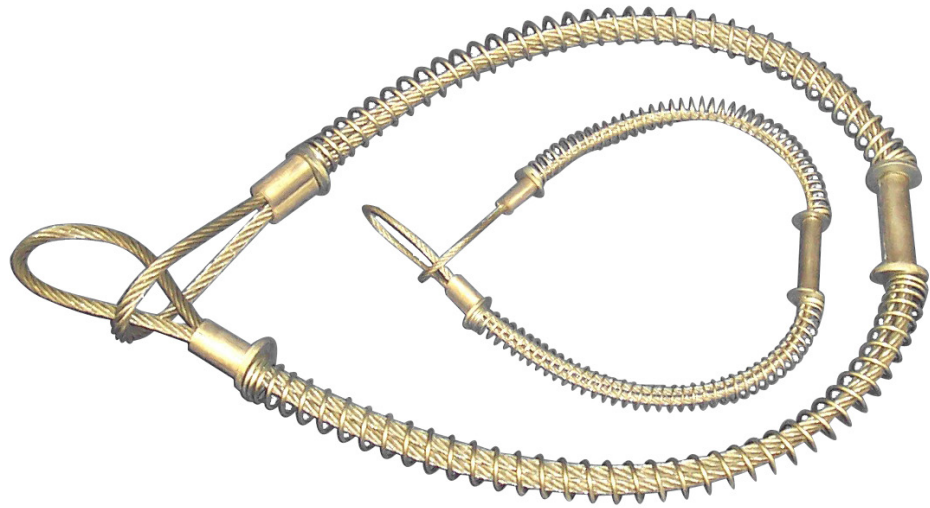

**Safety Lock Cables
TX-SLC1 & TX-SLC2**