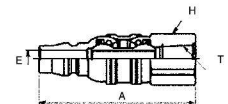

Model	T	A	E	H	Weight(g)
FP-2F	Rc 1/4"	64	7.5	19	71
FP-3F	Rc 3/8"	64	7.5	21	72

※One-touch type, European type & Regulators are available upon your request.