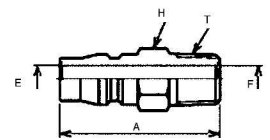

Model	T	A	E	F	H	Weight(g)
FP-2M	R 1/4"	63	7.5	7.5	19	59
FP-3M	R 3/8"	64	7.5	8	19	63