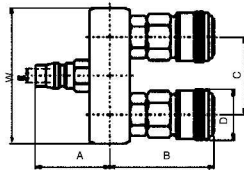

### DPM (for piping ; male thread)

Type 20                      Type 40

CODE	22-DPM	23-DPM	24-DPM	44-DPM	46-DPM	48-DPM
Nominal Size	R 1/4"	R 3/8"	R 1/2"	R 1/2"	R 3/4"	R 1"
Length (mm)	41	42	42.5	50	55	63
Max. Dia (mm)	14	19	21	22	29	36
Weight (g)	26	39	49	68	103	199

### DSF (for piping ; female thread)

Type 20                      Type 40

CODE	22-DSF	23-DSF	24-DSF	44-DSF	46-DSF	48-DSF
Nominal Size	Rc 1/4"	Rc 3/8"	Rc 1/2"	Rc 1/2"	Rc 3/4"	Rc 1"
Length (mm)	46	50.5	51	57	61	68
Max. Dia (mm)	26	26	26	36	36	36
Weight (g)	85	97	116	217	231	323

### DPF (for piping ; female thread)

Type 20                      Type 40

CODE	22-DPF	23-DPF	24-DPF	44-DPF	46-DPF	48-DPF
Nominal Size	Rc 1/4"	Rc 3/8"	Rc 1/2"	Rc 1/2"	Rc 3/4"	Rc 1"
Length (mm)	36	37.5	39	41	45	54
Max. Dia (mm)	17	21	26	27	32	41
Weight (g)	29	40	57	68	97	199

## < PAIR SOCKET >

P-1

Model	A	B	C	D	E	W	Weight(g)
P-1	38	53	40	26	7.5	70	277