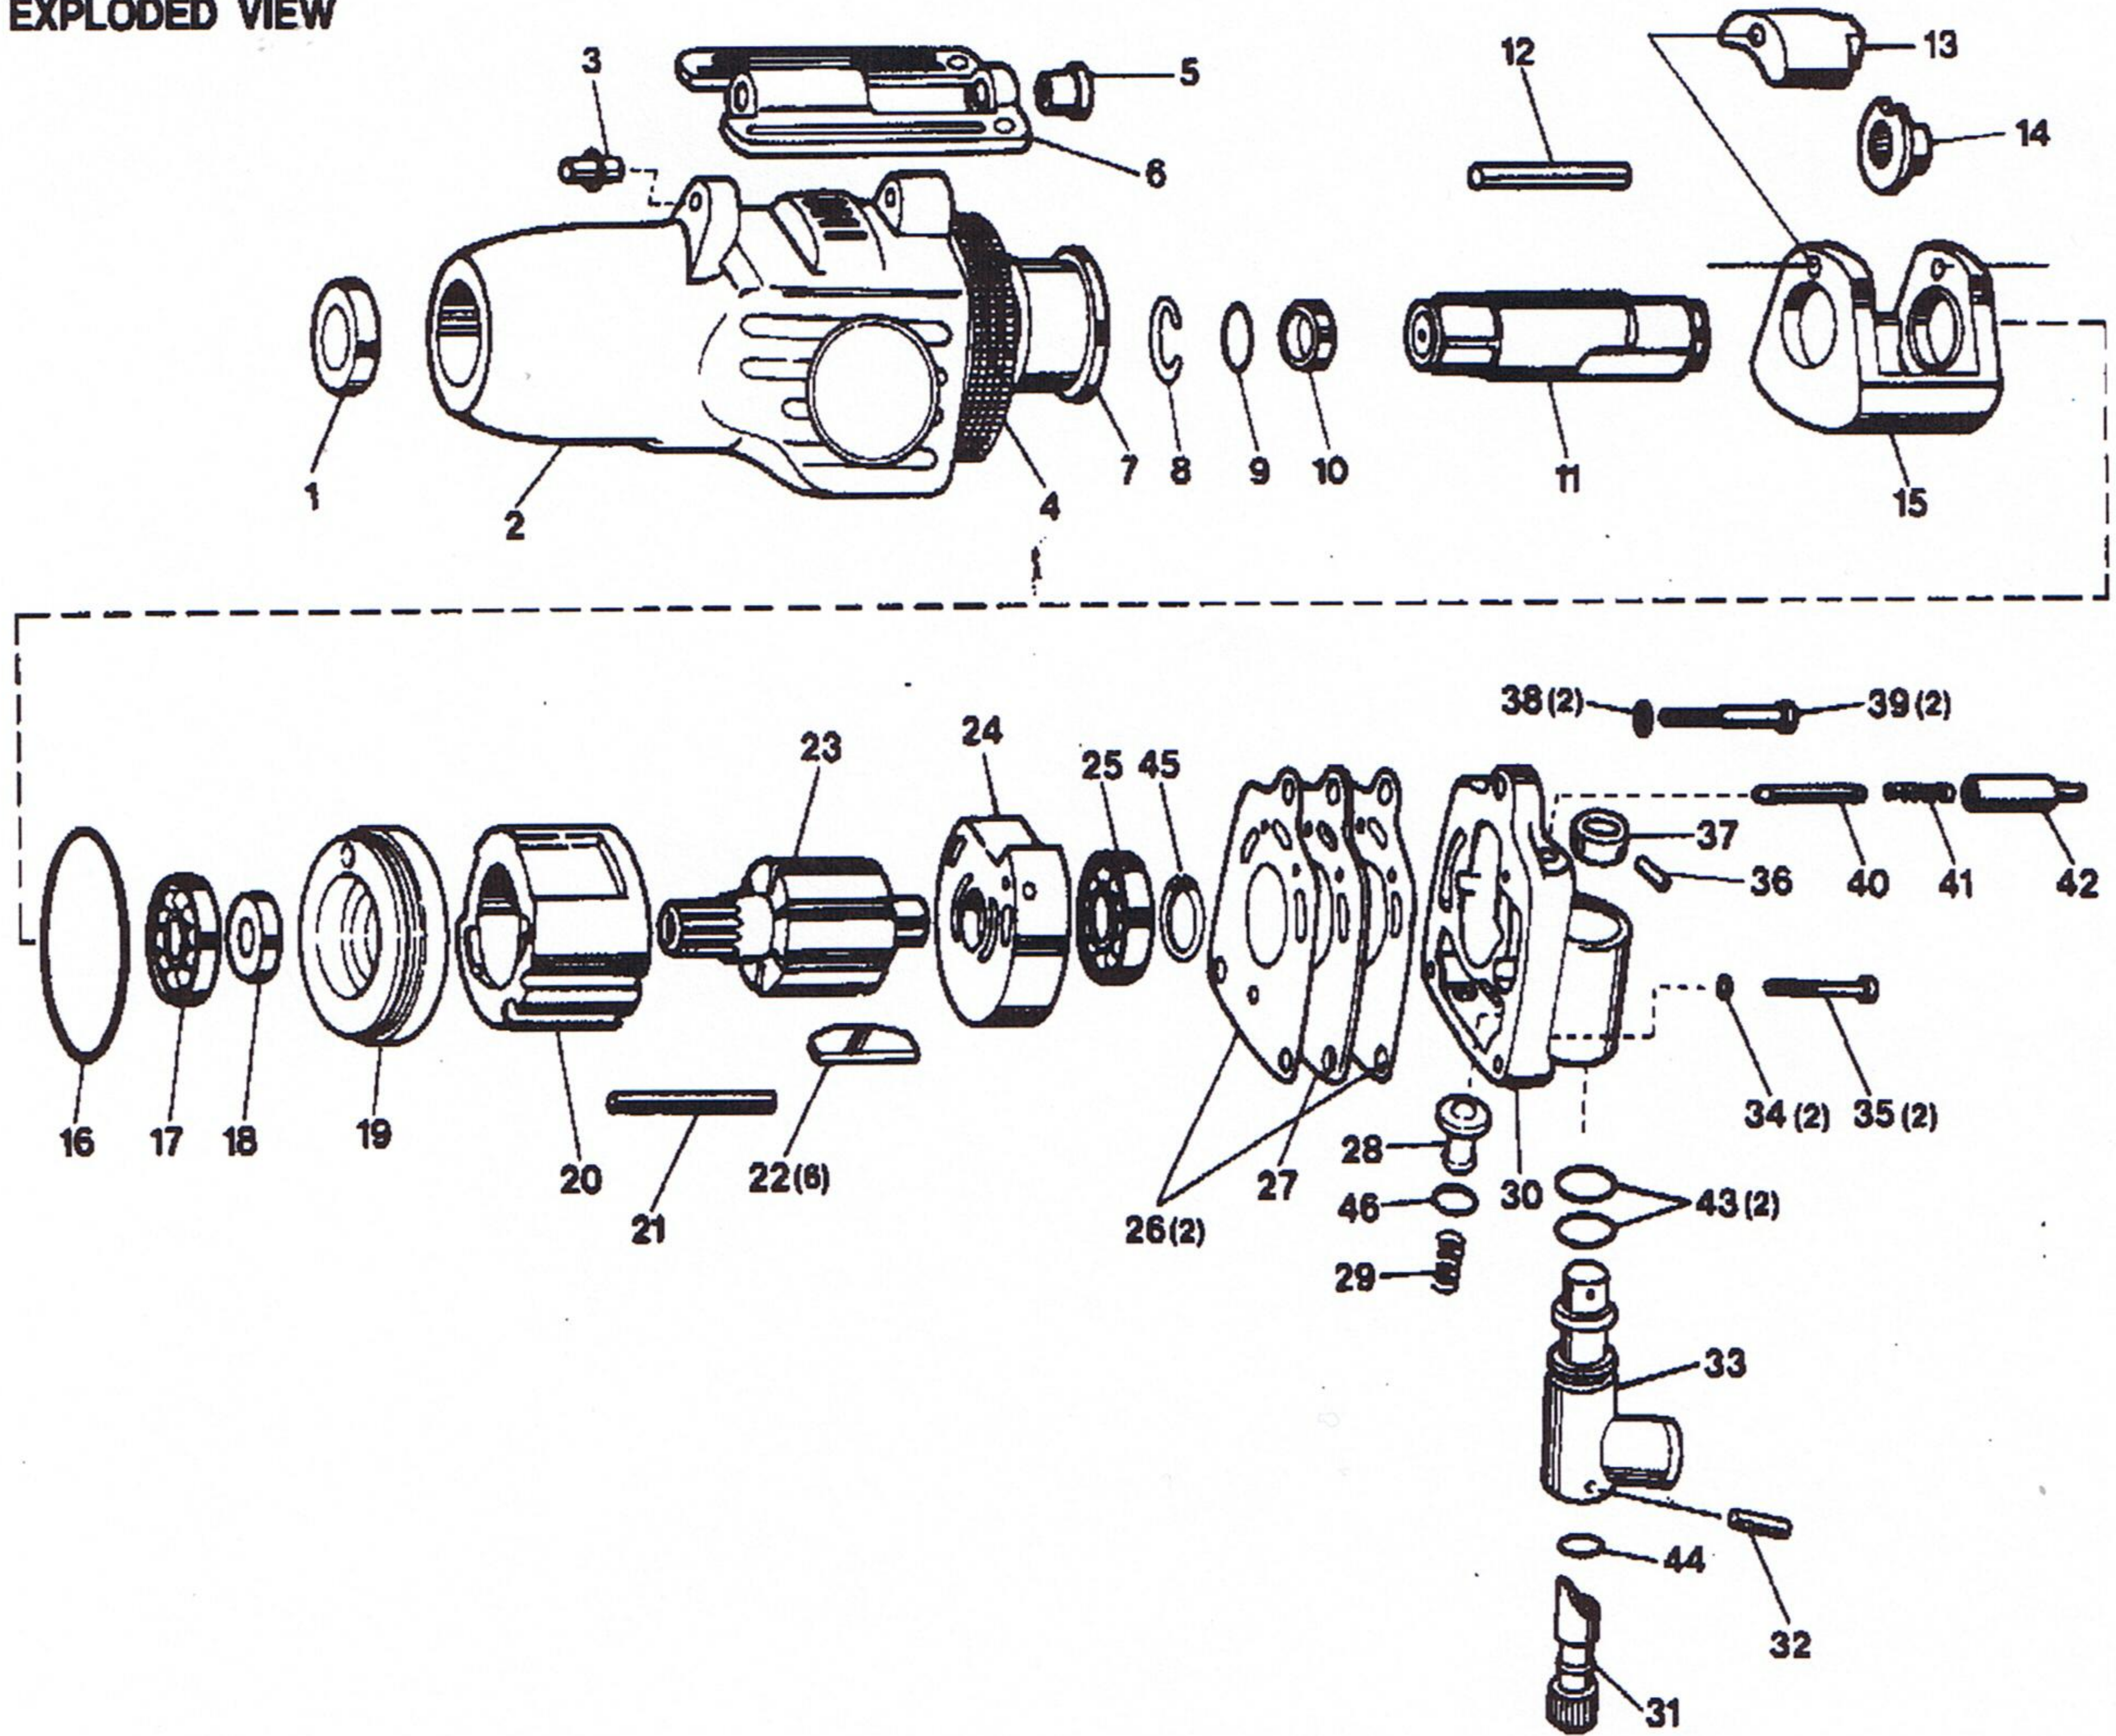

# Model No. K P T - 1 2 W X

## 3 / 8 " SQ. DR. IMPACT WRENCH

### PARTS LIST

◆ Parts may be changed with or without notice for improvement.

PARTS No.	NAME OF PARTS	PER SET	PARTS CODE	ORDER	PARTS No.	NAME OF PARTS	PER SET	PARTS CODE	ORDER
1	Oil Seal	1	13801		24	Rear End Plate	1	13824	
2	Motor Housing	1	13802		25	Ball Bearing	1	13825	
3	Lever Pin	1	13803		26	Gasket	2	13826	
4	Exhaust Diffuser	1	13804		27	Brass Gasket	1	13827	
5	Lever Bushing	1	13805		28	Throttle Valve	1	13828	
6	Throttle Lever	1	13806		29	Throttle Spring	1	13829	
7	Housing Bushing	1	13807		30	Valve Housing	1	13830	
8	Socket Ret. Ring	1	13808		31	Regulator Valve	1	13831	
9	O-Ring	1	13809		32	Regulator Pin	1	13832	
10	Hammer Cage Bushing	1	13810		33	Swivel Air Inlet	1	13833	
11	Anvil Shank	1	13811		34	Spring Washer	2	13834	
12	Hammer Cage Pin	1	13812		35	Set Screw	2	13835	
13	Dog	1	13813		36	Pin	1	13836	
14	Cam	1	13814		37	Retainer Ring	1	13837	
15	Hammer Cage	1	13815		38	Spring Washer	2	13838	
16	O-Ring	1	13816		39	Set Screw	2	13839	
17	Ball Bearing	1	13817		40	Throttle Pin	1	13840	
18	Oil Seal	1	13818		41	Valve Spring	1	13841	
19	Front End Plate	1	13819		42	Throttle Plunger	1	13842	
20	Cylinder	1	13820		43	O-Ring	2	13843	
21	Motor Pin	1	13821		44	O-Ring	1	13844	
22	Rotor Blade	6	13822		45	Retainer Ring	1	13845	
23	Rotor	1	13823		46	O-Ring	1	13846	