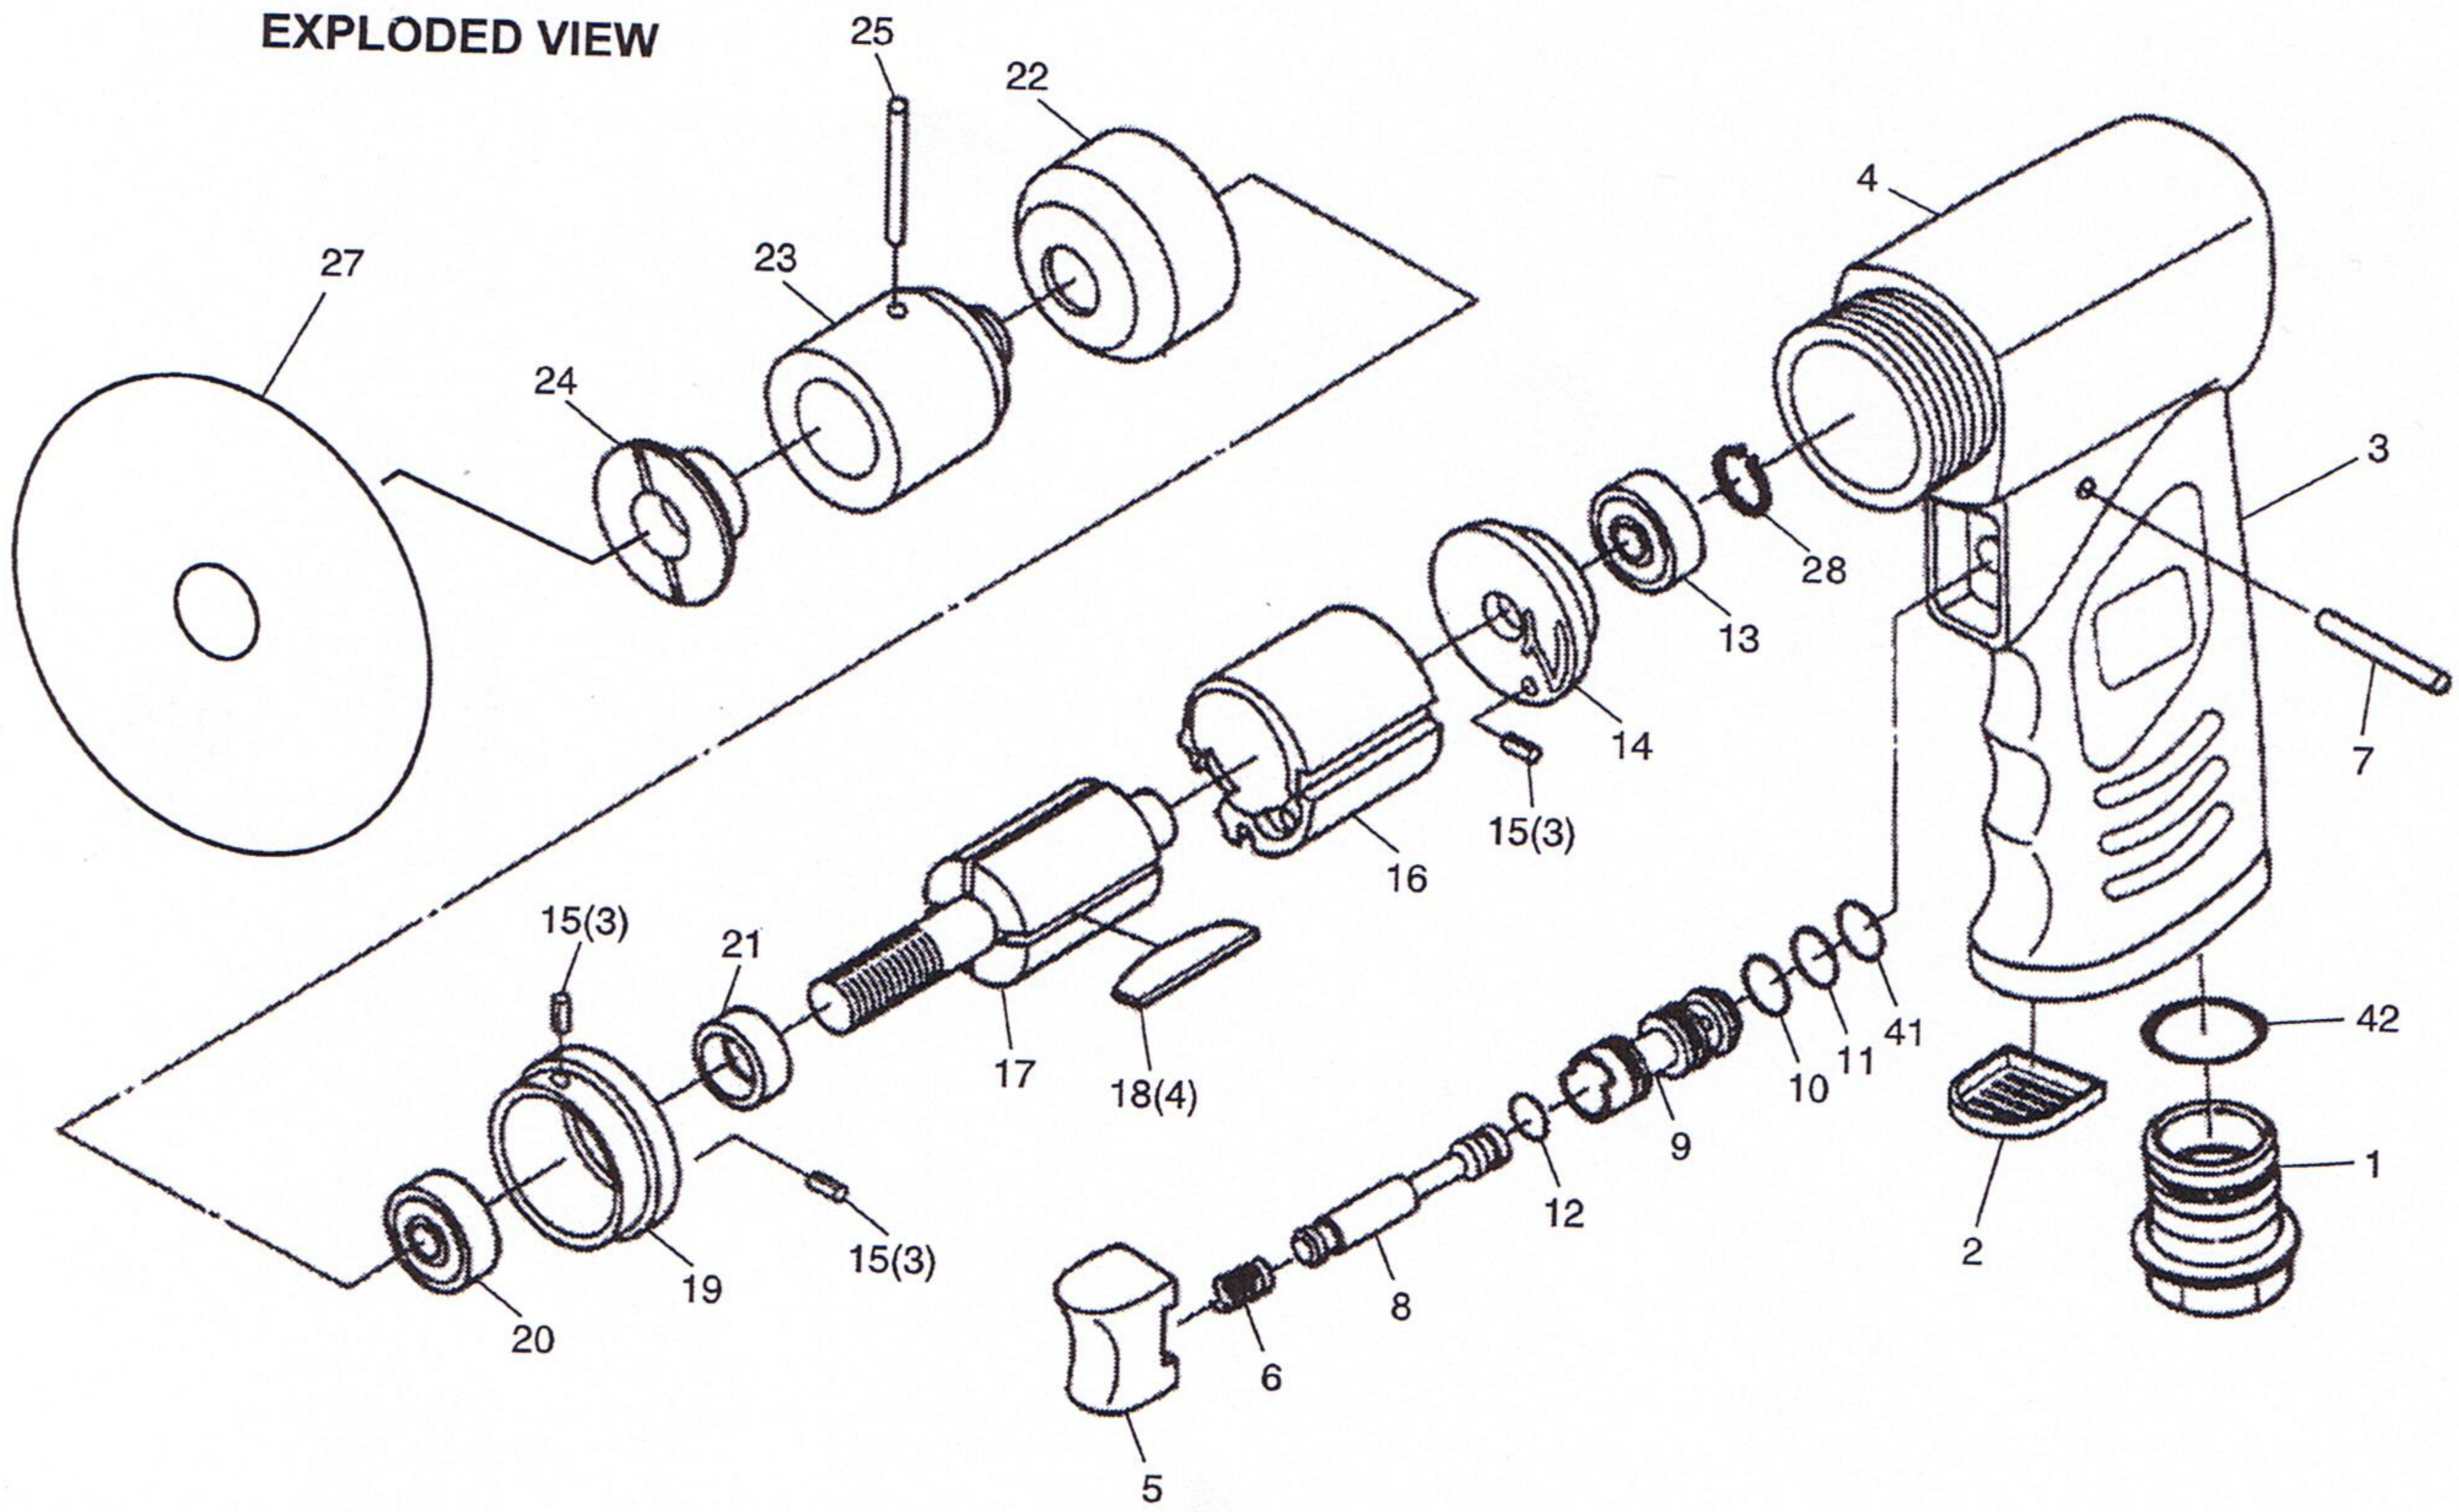

Model No. KPT-46SX 5" SANDER

EXPLODED VIEW

PARTS LIST

2006. 3

◆ Parts may be changed with or without notice for improvement.

PARTS No.	NAME OF PARTS	PER SET	PARTS CODE	ORDER	PARTS No.	NAME OF PARTS	PER SET	PARTS CODE	ORDER
1	Inlet Bushing	1	46SX01						
2	Deflector	1	46SX02						
3	Handle Cover	1	46SX03						
4	Motor Housing	1	46SX04						
5	Trigger	1	46SX05						
6	Valve Spring	1	46SX06						
7	Spring Pin	1	46SX07						
8	Valve Shaft	1	46SX08						
9	Valve Bushing	1	46SX09						
10	O-Ring	1	46SX10						
11	O-Ring	1	46SX11						
12	Throttle Valve O-Ring	1	46SX12						
13	Ball Bearing	1	46SX13						
14	Rear End Plate	1	46SX14						
15	Spring Pin	3	46SX15						
16	Cylinder	1	46SX16						
17	Rotor	1	46SX17						
18	Rotor Blade	4	46SX18						
19	Front End Plate	1	46SX19						
20	Ball Bearing	1	46SX20						
21	Rotor Collar	1	46SX21						
22	Lock Ring	1	46SX22						
23	Disc Holder	1	46SX23						
24	Disc Nut	1	46SX24						
25	Rod	1	46SX25						
27	5" Plate	1	46SX27						
28	Retaining Ring	1	46SX28						
41	O-Ring	1	46SX41						
42	O-Ring	1	46SX42						