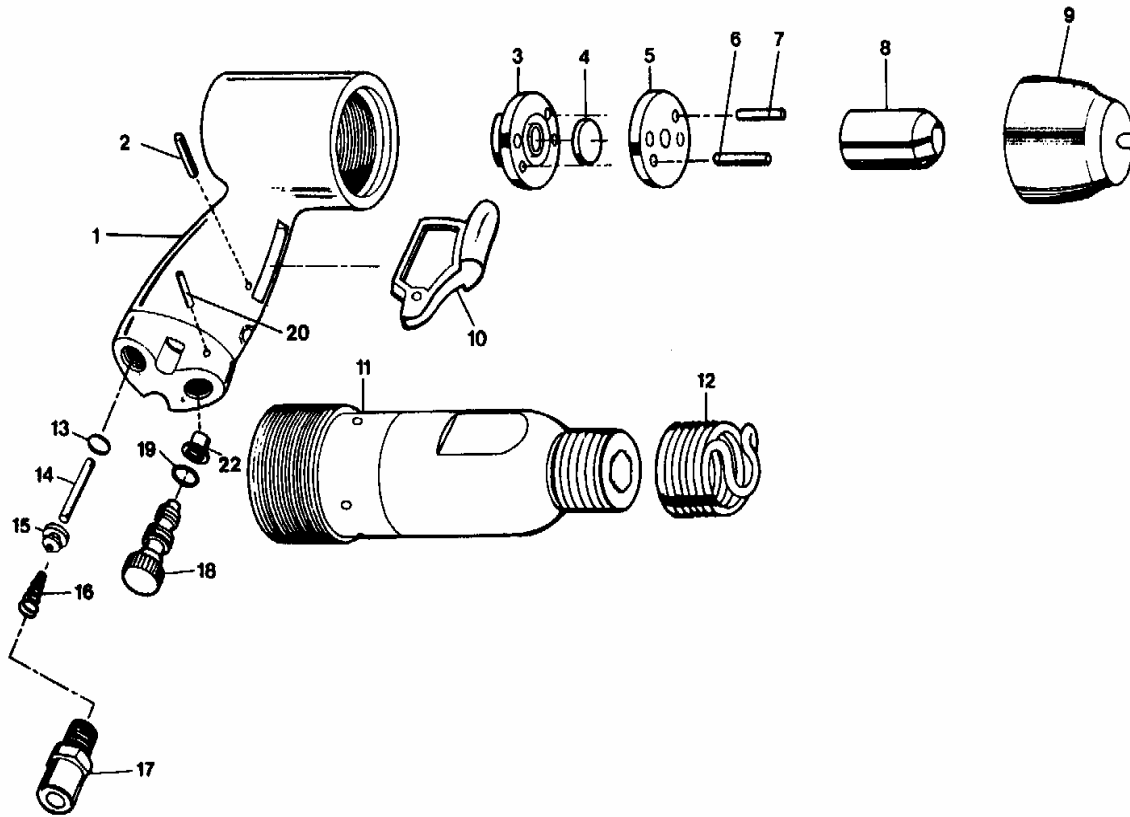

Model No. KPT-52 AIR HAMMER

EXPLODED VIEW

PARTS LIST

◆Parts may be changed with or without notice for improvement.

PARTS No.	NAME OF PARTS	PER SET	PARTS CODE	ORDER	PARTS No.	NAME OF PARTS	PER SET	PARTS CODE	ORDER
1	Handle	1	41001						
2	Roll Pin	1	41002						
3	Valve Case	1	41003						
4	Valve Disc	1	41004						
5	Valve Case Lid Front	1	41005						
6	Dowel Pin (5mm φ)	1	41006						
7	Dowel Pin (6mm φ)	1	41007						
8	Piston	1	41008						
9	Exhaust Deflector	1	41009						
10	Throttle Lever	1	41010						
11	Cylinder	1	41011						
12	Quick Change Retainer	1	41012						
13	Valve Stem O-Ring	1	41013						
14	Valve Stem	1	41014						
15	Valve	1	41015						
16	Throttle Valve Spring	1	41016						
17	Inlet Bushing	1	41017						
18	Air Regulator	1	41018						
19	Air Regulator O-Ring	1	41019						
20	Roll Pin	1	41020						
22	Regulator Bush	1	41022						