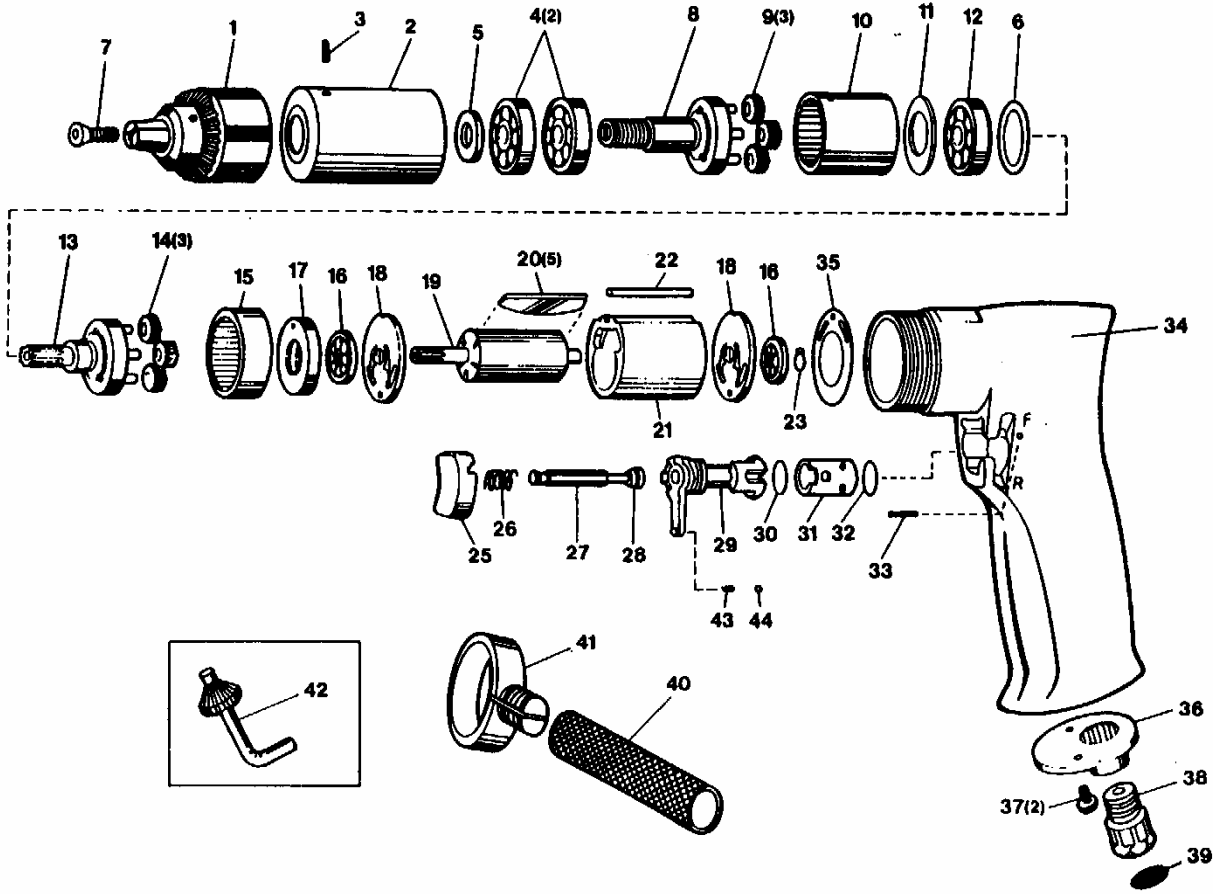

Model No. KPT-71

1/2" CAP. REVERSE DRILL

EXPLODED VIEW

PARTS LIST

◆Parts may be changed with or without notice for improvement.

PARTS No.	NAME OF PARTS	PER SET	PARTS CODE	ORDER	PARTS No.	NAME OF PARTS	PER SET	PARTS CODE	ORDER
1	Drill Chuck	1	52701		31	Reverse Valve Bush	1	52731	
2	Clamp Nut	1	52702		32	O-Ring	1	52732	
3	Set Screw	1	52703		33	Pin	1	52733	
4	Ball Bearing	2	52704		34	Motor Housing	1	52734	
5	Washer	1	52705		35	Motor Gasket	1	52735	
6	Spacer	1	52706		36	Exhaust Deffuser	1	52736	
7	Screw	1	52707		37	Screw	2	52737	
8	Planet Carrier	1	52708		38	Air Inlet	1	52738	
9	Planet Gear	3	52709		39	Screen	1	52739	
10	Internal Gear	1	52710		40	Handle	1	52740	
11	Spacer	1	52711		41	Clamp Ring	1	52741	
12	Ball Bearing	1	52712		42	Chuck Key	1	52742	
13	Planet Carrier	1	52713		43	Rubber Spring	1	52743	
14	Planet Gear	3	52714		44	Steel Ball	1	52744	
15	Internal Gear	1	52715						
16	Ball Bearing	2	52716						
17	Bearing Case	1	52717						
18	End Plate	2	52718						
19	Rotor	1	52719						
20	Rotor Blade	5	52720						
21	Cylinder	1	52721						
22	Motor Pin	1	52722						
23	Retaining Ring	1	52723						
25	Trigger	1	52725						
26	Valve Spring	1	52726						
27	Throttle Valve	1	52727						
28	O-Ring	1	52728						
29	Reverse Valve	1	52729						
30	O-Ring	1	52730						