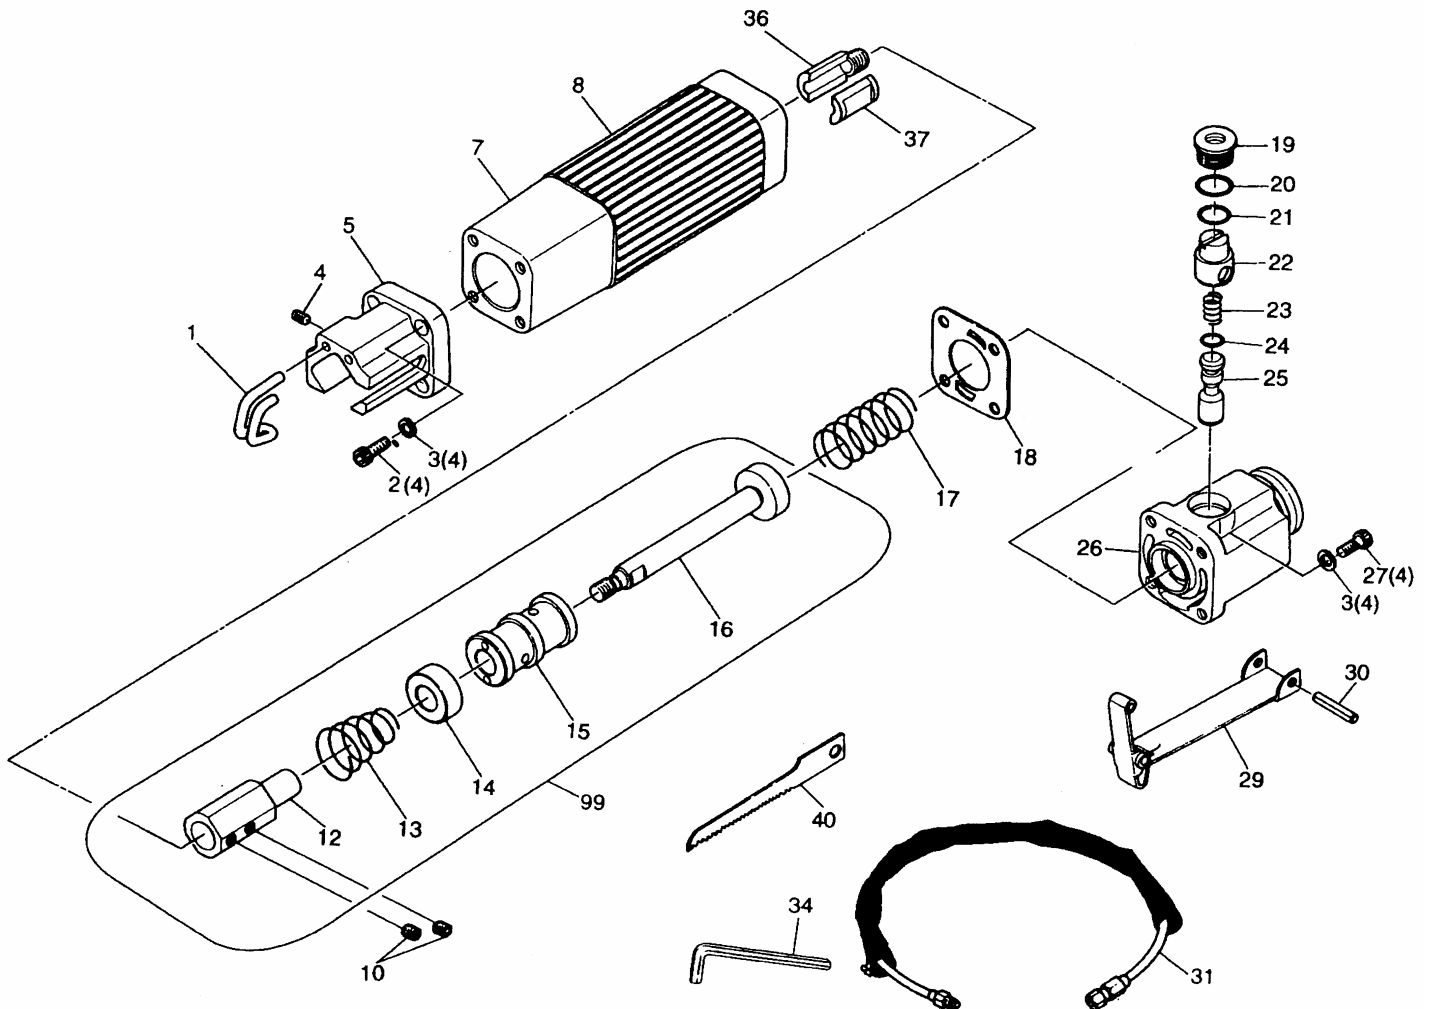

EXPLODED VIEW

- Use No.35 File Stop Hex. Screw for FILE
- Remove No.1 Blade Guide for FILE
- Assemble No.1 Blade Guide for AIR SAW

PARTS LIST

2007.6

◆Parts may be changed with or without notice for improvement.

PARTS No.	NAME OF PARTS	PER SET	PARTS CODE	PARTS No.	NAME OF PARTS	PER SET	PARTS CODE
1	Blade Guide	1	73001	23	Valve Spring	1	73023
2	Set Screw	4	73002	24	O-Ring	1	73024
3	Spring Washer	8	73003	25	Valve Shaft	1	73025
4	Hex. Screw	1	73004	26	Valve Block	1	73026
5	Guide	1	73005	27	Set Screw	4	73027
7	Piston Housing	1	73007	29	Safety Lever	1	73029
8	Rubber Cover	1	73008	30	Lever Pin	1	73030
10	Hex. Screw	2	73010	31	Exhaust Hose Kit		73031
12	Holder	1	73012	34	Hex. Key Wrench (3mm)	1	73034
13	Front Cushion Spring	1	73013	35	File Stop Hex. Screw		73035
17	Rear Cushion Spring	1	73017	36	Blade Chuck	1	73036
18	Gasket	1	73018	37	Blade Chuck Plate	1	73037
19	Valve Nut	1	73019	50	File 3 pcs. Set.		73050
20	O-Ring	1	73020	70	Saw Blade 32T Bi-Metal 10pcs/set		73070
21	O-Ring	1	73021	71	Saw Blade 24T Bi-Metal 10 pcs/set		73071
22	Air Regulator	1	73022	99	Piston Assy (No.12-16)	1	73099