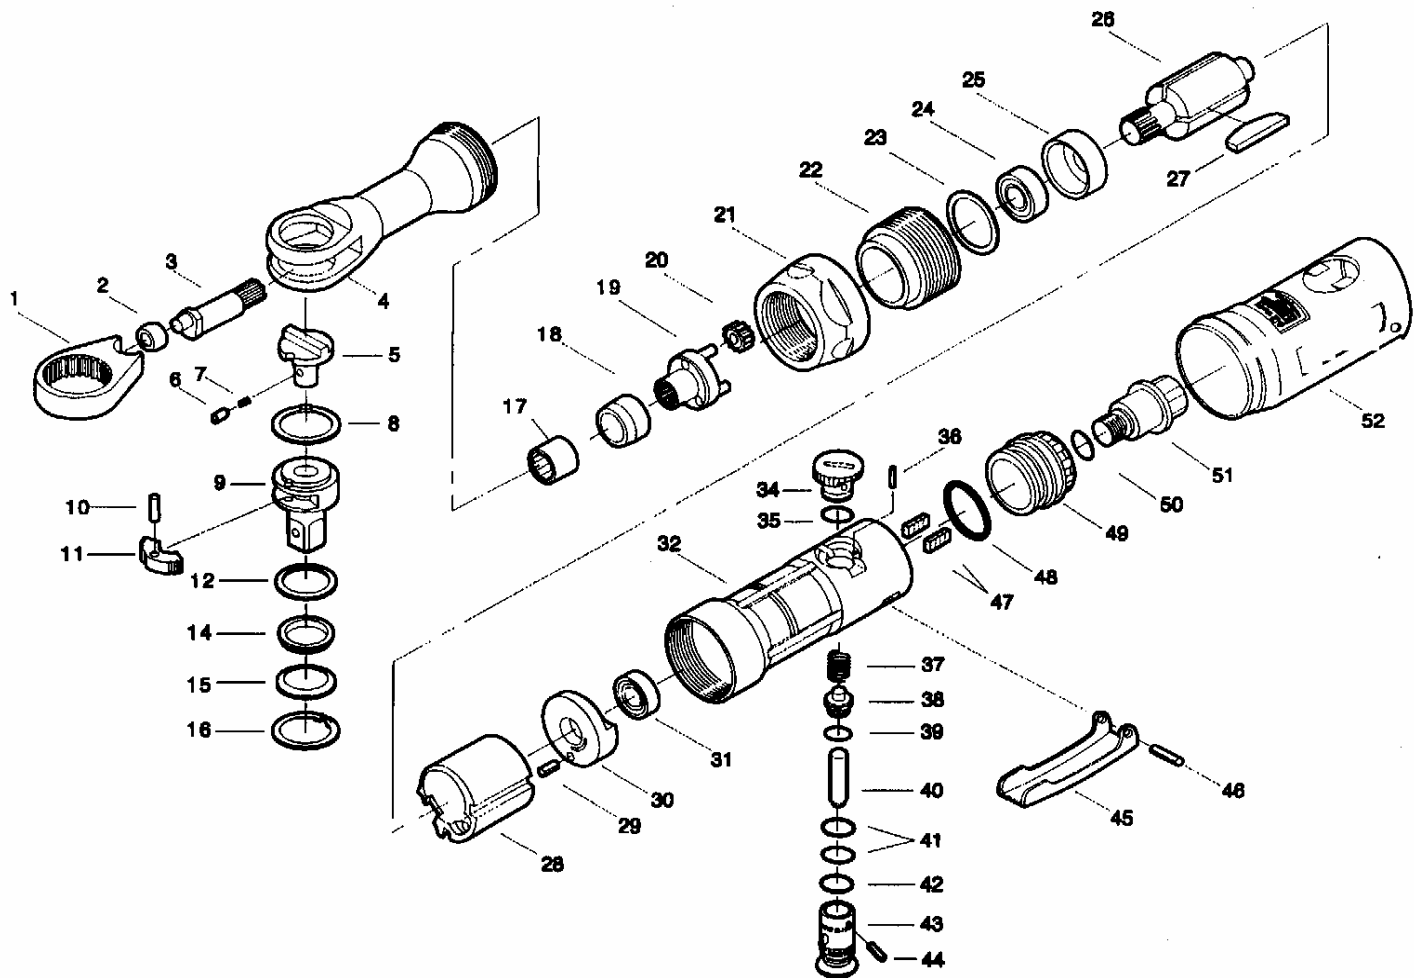

MODEL KPT-3310 3/8" RATCHET WRENCH

EXPLODED VIEW

PARTS LIST

◆Parts may be changed with or without notice for improvement.

PARTS No.	NAME OF PARTS	PER SET	PARTS CODE	ORDER	PARTS No.	NAME OF PARTS	PER SET	PARTS CODE	ORDER
1	Ratchet Yoke	1	776201		27	Rotor Blade	4	776227	
2	Drive Bushing	1	776202		28	Cylinder	1	776228	
3	Crank shaft	1	776203		29	Spring Pin	1	776229	
4	Ratchet Housing	1	776204		30	Rear End Plate	1	776230	
5	Reverse Button	1	776205		31	Ball Bearing	1	776231	
6	Lock Pin	1	776206		32	Motor Housing	1	776232	
7	Ratchet Spring	1	776207		34	Regulator Dial	1	776234	
8	Wear Washer	1	776208		35	O-Ring	1	776235	
9	Ratchet Anvil (3/8")	1	776209		36	Spring Pin	1	776236	
10	Dowel Pin	1	776210		37	Valve Spring	1	776237	
11	Ratchet Pawl	1	776211		38	Valve	1	776238	
12	Washer A	1	776212		39	O-Ring	1	776239	
14	Washer B	1	776214		40	Valve Shaft	1	776240	
15	Spring Washer	1	776215		41	O-Ring	2	776241	
16	Retaining Ring	1	776216		42	O-Ring	1	776242	
17	Needle Bearing	1	776217		43	Air Regulator	1	776243	
18	Spindle Bushing	1	776218		44	Spring Pin	1	776244	
19	Planet Cage with Pin	1	776219		45	Throttle Lever	1	776245	
20	Idle Gear	3	776220		46	Spring Pin	1	776246	
21	Coupling Nut	1	776221		47	Sponge	2	776247	
22	Internal Gear	1	776222		48	O-Ring	2	776248	
23	Lock Washer	1	776223		49	Exhaust Sleeve	1	776249	
24	Ball Bearing	1	776224		50	O-Ring	1	776250	
25	Front End Plate	1	776225		51	Swivel Inlet Bushing	1	776251	
26	Rotor	1	776226		52	Housing Cover	1	776252	