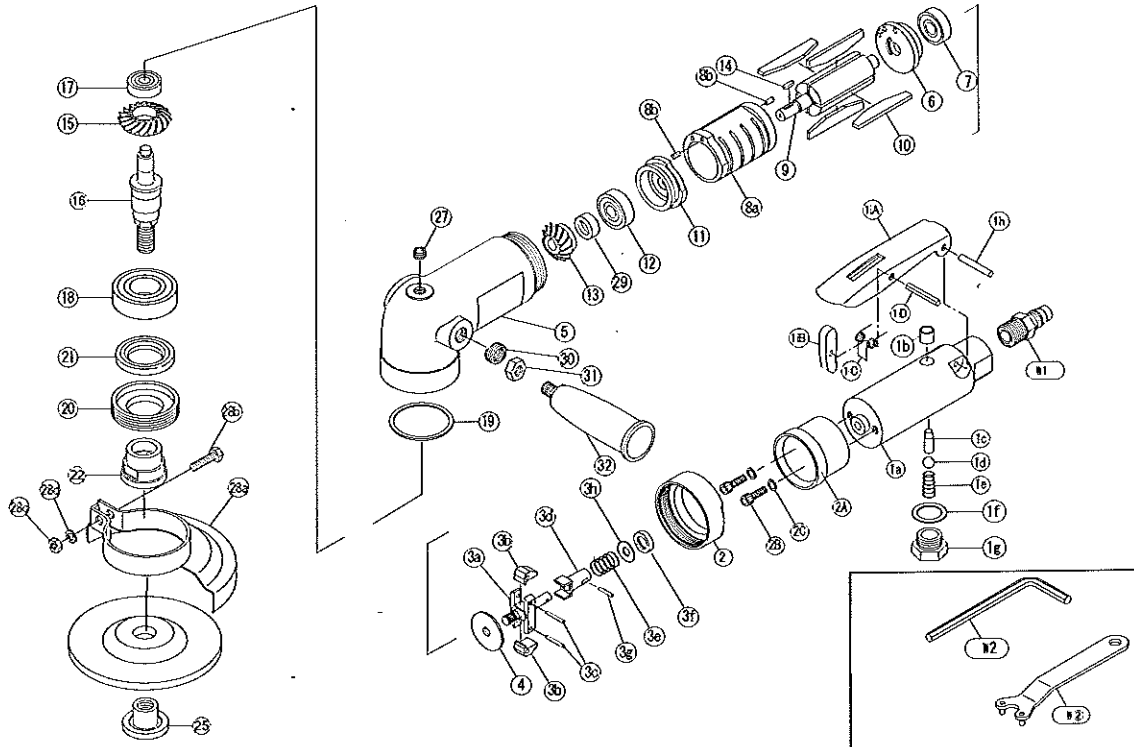

# Model No. KPT-NAS5B-L Disc Grinder for 5" DISC SAFETY LEVER

EXPLODED VIEW

## PARTS LIST

2011.7

◆Parts may be changed with or without notice for improvement.

PARTS No.	NAME OF PARTS	PER SET	PARTS CODE	PARTS No.	NAME OF PARTS	PER SET	PARTS CODE
1	Throttle Body Assy(1a~1i)	1	C7150	7	Ball Bearing 609	1	9301
1a	Throttle Body	1	7150	8	Cylinder Assy	1	C7206
1b	Throttle Bush	1	7151	9	Rotor	1	6106
1c	Throttle Pin	1	7153	10	Vane	4	7208
1d	Throttle Valve	1	9471	11	Lower Plate	1	6107
1e	Throttle Spring	1	9230	12	Ball Bearing 629	1	9303
1f	Gasket	1	9736	13	Rotor Bevel Gear	1	6020
1g	Throttle Cap	1	4106	14	Key	1	6021
1h	Lever Pin	1	9552	15	Main Shaft Bevel Gear	1	6022
1i	Safety Lever Assy	1	C7064	16	Main Shaft (ET)	1	6151
2	Throttle Body Nut	1	6102	17	Ball Bearing 6004	1	9307
2A	Housing Cap	1	6150	18	Ball Bearing 608	1	9300
2B	Bolt	2	9621	19	Gasket	1	9737
2C	Spring Washer	2	9681	20	Bearing Cap	1	6026
3	Governor Valve Assy	1	C6002	21	Oil Seal	1	9790
3a	Governor Spindle	1	6002	22	Inner Flange (ET)	1	6152
3b	Governor Weight	2	6003	25	Outer Flange (ET)	1	6153
3c	Governor Weight Pin	2	9504	27	Oil Plug	1	9490
3d	Governor Valve	1	6005	28	Wheel Cover Assy	1	C6108
3e	Governor Spring	1	9218	29	Bearing Spacer	1	6109
3f	Governor Spring Plate	1	6007	30	Screw Insert M10*1D	1	9770
3g	Governor Valve Pin	1	9501	31	Hex.Nut S45C	1	9645
3h	Gasket	1	9735	32	Grip	1	9820
4	Bearing Plate	1	6010	W1	Coupling	1	9106
5	Housing	1	6103	W2	Wrench	1	9800
6	Upper Plate	1	6105	W3	Pin Spanner	1	9805