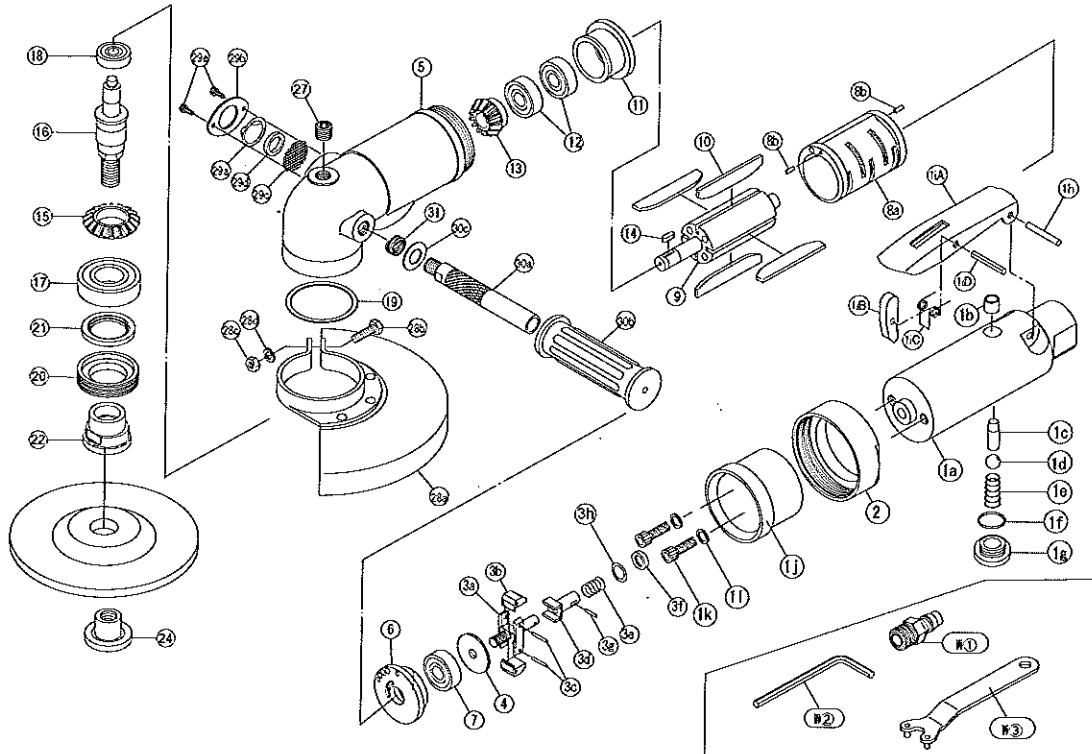

# Model No. KPT-NAS7B-L Disc Grinder for 7" DISC SAFETY LEVER

## EXPLODED VIEW

## PARTS LIST

2012.2

◆Parts may be changed with or without notice for improvement.

PARTS No.	NAME OF PARTS	PER SET	PARTS CODE	PARTS No.	NAME OF PARTS	PER SET	PARTS CODE
1	Throttle Body Assy(1a~1i)	1	C7350	7	Ball Bearing 6201	1	9308
1a	Throttle Body	1	7350	8	Cylinder Assy	1	C7322
1b	Throttle Bush	1	7353	9	Rotor	1	6203
1c	Throttle Pin	1	7355	10	Vane	4	7324
1d	Throttle Valve	1	9472	11	Lower Plate	1	6204
1e	Throttle Spring	1	9215	12	Ball Bearing 6201	1	9308
1f	O-Ring	S-12	9405	13	Rotor Bevel Gear	1	6206
1g	Throttle Cap	1	7352	14	Key	1	6207
1h	Lever Pin	1	9552	15	Main Shaft Bevel Gear	1	6208
1i	Safety Lever Assy	1	C7064	16	Main Shaft (ET)	1	6251
2	Throttle Body Nut	1	7318	17	Ball Bearing 6205	1	9312
2A	Housing Cap	1	7351	18	Ball Bearing 629	1	9303
2B	Bolt	2	9623	19	Gasket	1	9739
2C	Spring Washer	2	9681	20	Bearing Cap	1	6213
3	Governor Valve Assy	1	C7310	21	Oil Seal	1	9791
3a	Governor Spindle	1	7310	22	Inner Flange (ET)	1	6252
3b	Governor Weight	2	7311	25	Outer Flange (ET)	1	6253
3c	Governor Weight Pin	2	9506	27	Oil Plug	1	9481
3d	Governor Valve	1	7313	28	Wheel Cover Assy	1	C6217
3e	Governor Spring	1	9219	29	Exhaust Cover Assy	1	C6220
3f	Governor Spring Plate	1	7315	30	Dead Handle Assy	1	C6223
3g	Governor Valve Pin	1	9501	31	Screw Insert	1	9771
3h	Gasket	1	9733	W1	Coupling	1	9106
4	Bearing Plate	1	7317	W2	Wrench	1	9800
5	Housing	1	6201	W3	Pin Spanner	1	9805
6	Upper Plate	1	7320				