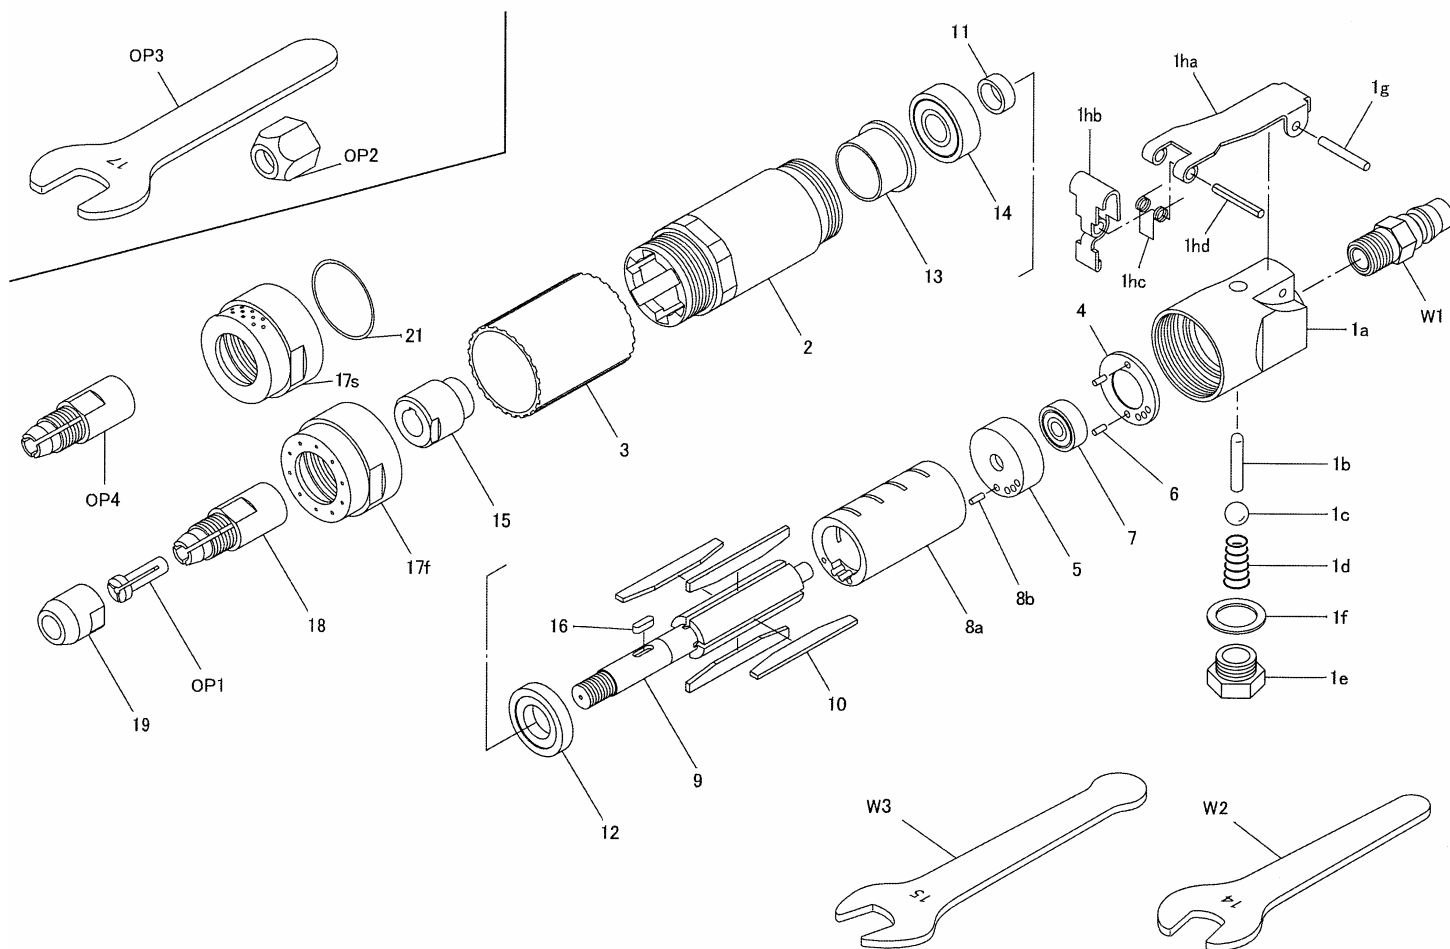

EXPLODED VIEW

PARTS LIST

◆Parts may be changed with or without notice for improvement.

PARTS No.	NAME OF PARTS	PER SET	PARTS CODE	PARTS No.	NAME OF PARTS	PER SET	PARTS CODE
1	Throttle Body Assy	1	C7049	13	Bearing Case	1	7045
1a	Throttle Body	1	7049	14	Ball Bearing	1	9304
1b	Throttle Pin	1	9518	15	Inner Flange	1	7046
1c	Throttle Valve	1	9451	16	Key	1	6021
1d	Throttle Spring	1	9230	17(f)	Exhaust Cover (Front Type)	1	7047
1e	Throttle Cap	1	4106	18	Collet Chuck	1	7025
1f	Gasket	1	9736	19	Collet Nut	1	7026
1g	Throttle Lever Pin	1	9552	W1	Coupling	1	9106
1h	Safety Lever Assy	1	C7060	W2	Spanner 14mm	1	9812
2	Motor Case	1	7036	W3	Spanner 15mm	1	9813
3	Motor Case Cover	1	7037				
4	Spacer	1	7038	17(S)	Exhaust Cover (Side Type)	1	7048
5	Upper Plate	1	7039	20	Gasket (not shown)	1	9732
6	Spring Pin	2	9558	21	O-Ring	1	9440
7	Ball Bearing	1	9513				
8	Cylinder Assy	1	C7040	OP1	Collet Bushing 3mm	1	7027
8a	Cylinder	1	7040	OP2	Collet Nut (Hex.)	1	7030
8b	Spring Pin	1	9550	OP3	Spanner 17mm	1	9814
9	Rotor	1	7041	OP4	Collet Chuck 6.35mm	1	7032
10	Rotor Blade	4	7042				
11	Rotor Bushing	1	7043				
12	Lower Plate	1	7044				