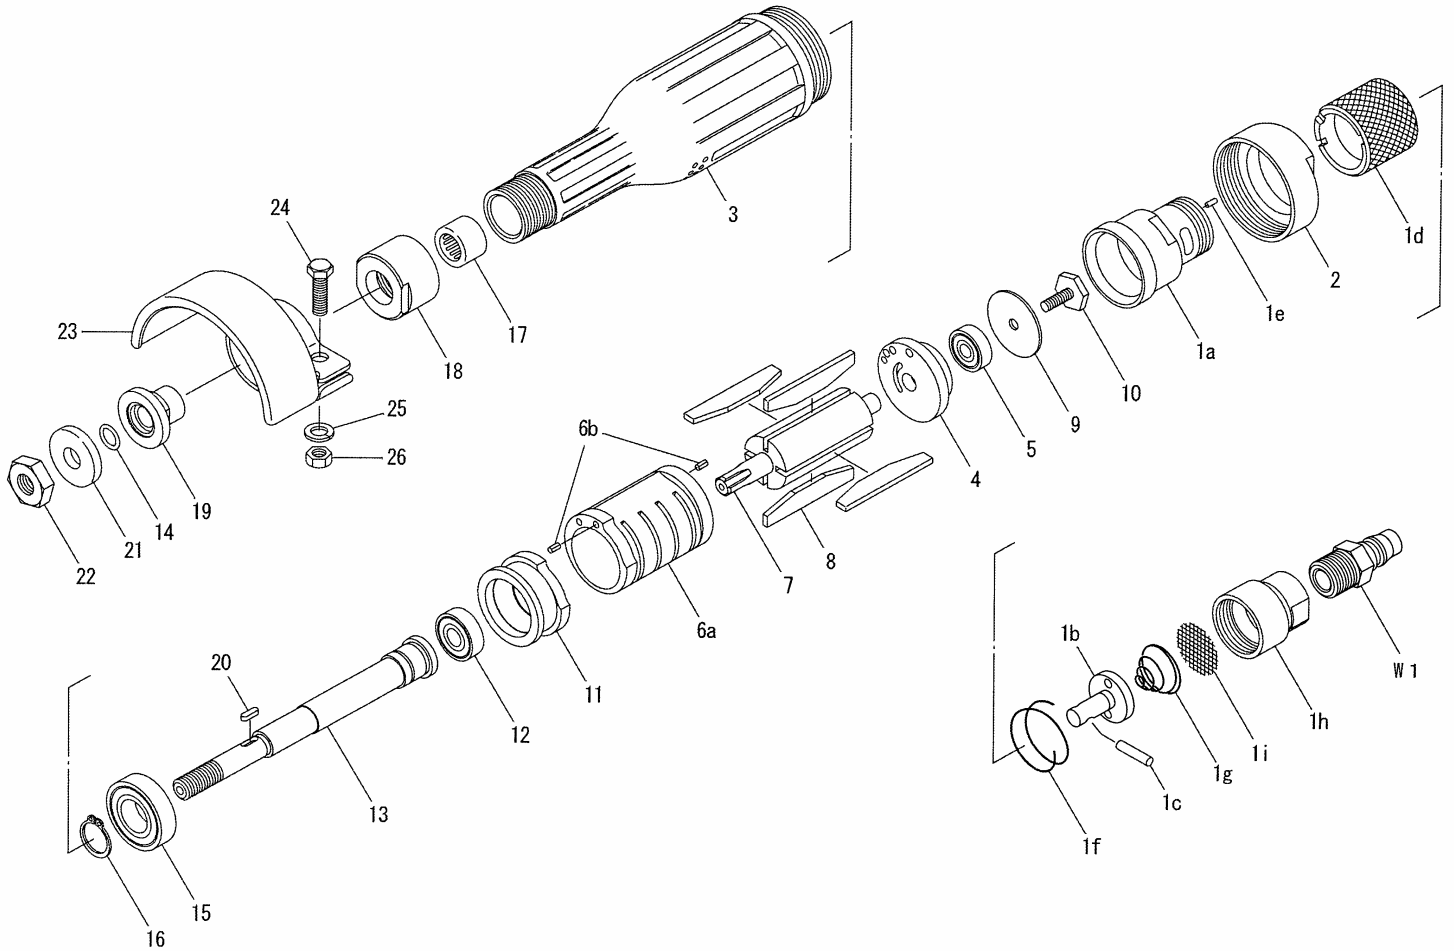

# Model No. KPT-NG75A-DR DISC GRINDER for 3" DISC ROTARY THROTTLE

EXPLODED VIEW

## PARTS LIST

2003.4

◆Parts may be changed with or without notice for improvement.

PARTS No.	NAME OF PARTS	PER SET	PARTS CODE	PARTS No.	NAME OF PARTS	PER SET	PARTS CODE
1	Throttle Body Assy	1	C7201	9	Bearing Plate	1	7110
1a	Throttle Body	1	7201	10	Hex. Bolt	1	7111
1b	Throttle Valve	1	7002	11	Lower Plate	1	6107
1c	Throttle Valve Pin	1	9516	12	Ball Bearing	1	9303
1d	Throttle Handle	1	7004	13	Spindle	1	7114
1e	Throttle Handle Pin	1	9550	14	O-Ring	1	9402
1f	Throttle Handle Spring	1	9209	15	Ball Bearing	1	9305
1g	Throttle Spring	1	9231	16	Snap Ring	1	9710
1h	Hose Joint	1	7008	17	Needle Bearing	1	9320
1i	Strainer	1	9780	18	Bearing Cap	1	7119
2	Throttle Body Nut	1	6102	19	Inner Flange	1	7120
3	Housing	1	7203	20	Key	1	6021
4	Upper Plate	1	7205	21	Outer Flangfe	1	7121
5	Ball Bearing	1	9300	22	Hex. Nut	1	9642
6	Cylinder Assy	1	C7206	23	Wheel Cover	1	7211
6a	Cylinder	1	7206	24	Hex. Bol	1	9602
6b	Spring Pin	2	9551	25	Hex. Nut	1	9640
7	Rotor	1	7207	26	Spring Washer	1	9682
8	Vane	4	7208	1 W1	Coupling	1	9106
					PM23		