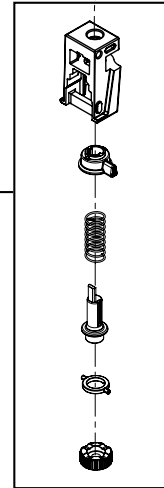

Tool #

1U0021N (U.S.)
1U2025N (EU)
1U3025N (AU)

- * Does Not Include O-rings
- * No incluye sellos de gomas
- * Joints exclus

HA0224

= Contents of YK0780 Kit

18 Ga. Brad Nailer

FinishPro® 18Mg

Available Plugs
(Not Included with Tool)

 <p>PC0480 ✓</p> <p>1/4" Body</p> <p>Ind. Interchange 3/8" NPT</p>
 <p>PC0485</p> <p>3/8" Body</p> <p>Ind. Interchange 3/8" NPT</p>
 <p>PC0469 ✓</p> <p>1/4" Body</p> <p>Tru-Flate 3/8" NPT</p>
 <p>PC0475</p> <p>3/8" Body</p> <p>Tru-Flate 3/8" NPT</p>