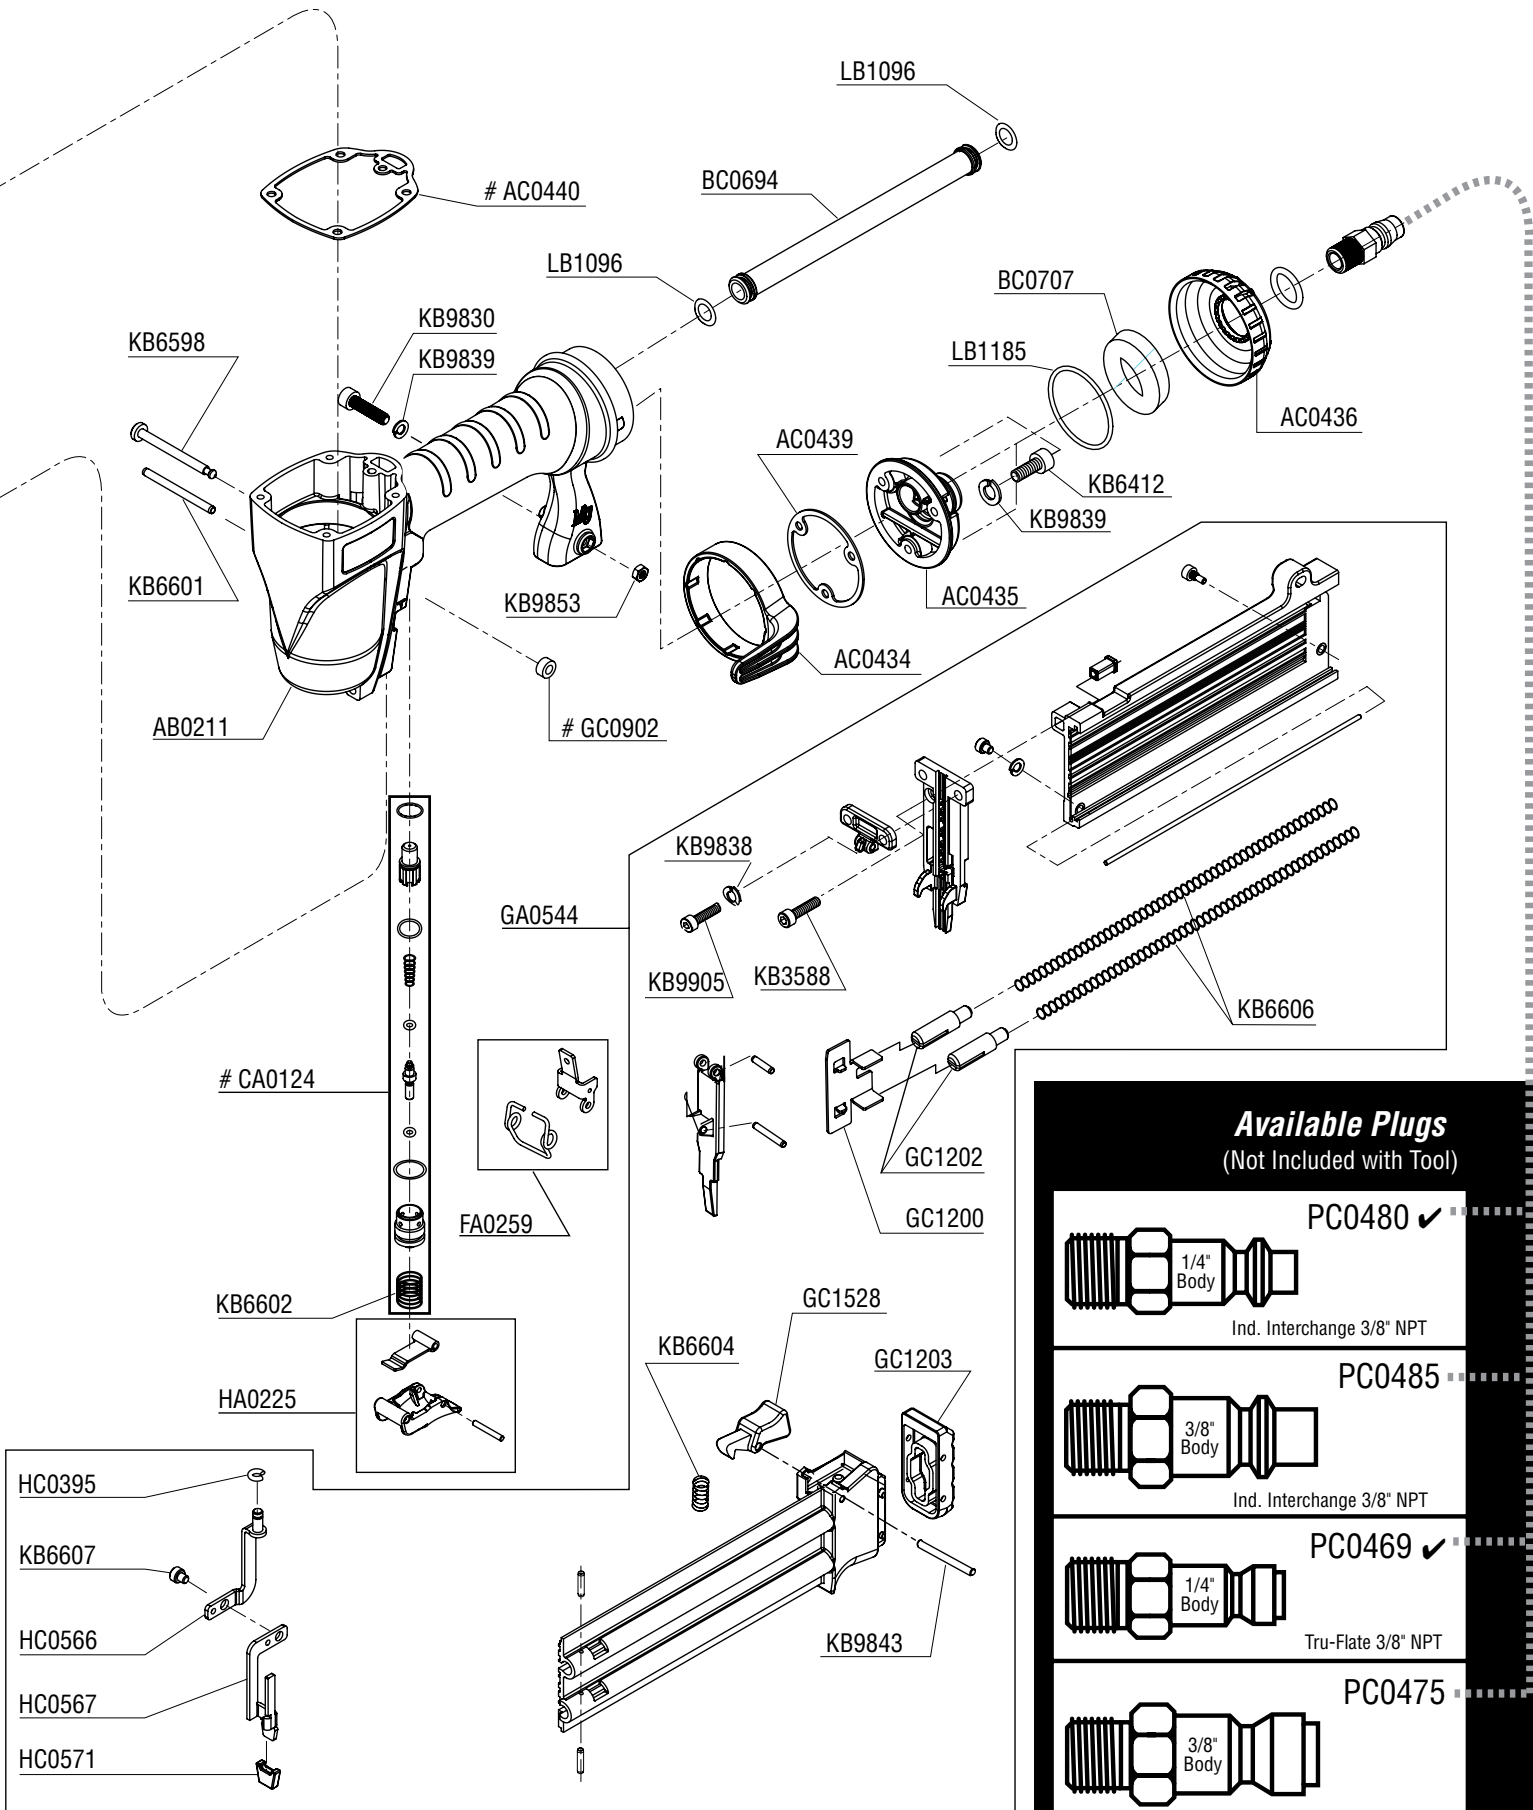

Tool #

1U0021N (U.S.)
1U2025N (EU)
1U3025N (AU)

- * Does Not Include O-rings
- * No incluye sellos de gomas
- * Joints exclus

HA0224

= Contents of YK0780 Kit

18 Ga. Brad Nailer

FinishPro® 18Mg

Available Plugs
(Not Included with Tool)

 <p>PC0480 ✓</p> <p>1/4" Body</p> <p>Ind. Interchange 3/8" NPT</p>
 <p>PC0485</p> <p>3/8" Body</p> <p>Ind. Interchange 3/8" NPT</p>
 <p>PC0469 ✓</p> <p>1/4" Body</p> <p>Tru-Flate 3/8" NPT</p>
 <p>PC0475</p> <p>3/8" Body</p> <p>Tru-Flate 3/8" NPT</p>